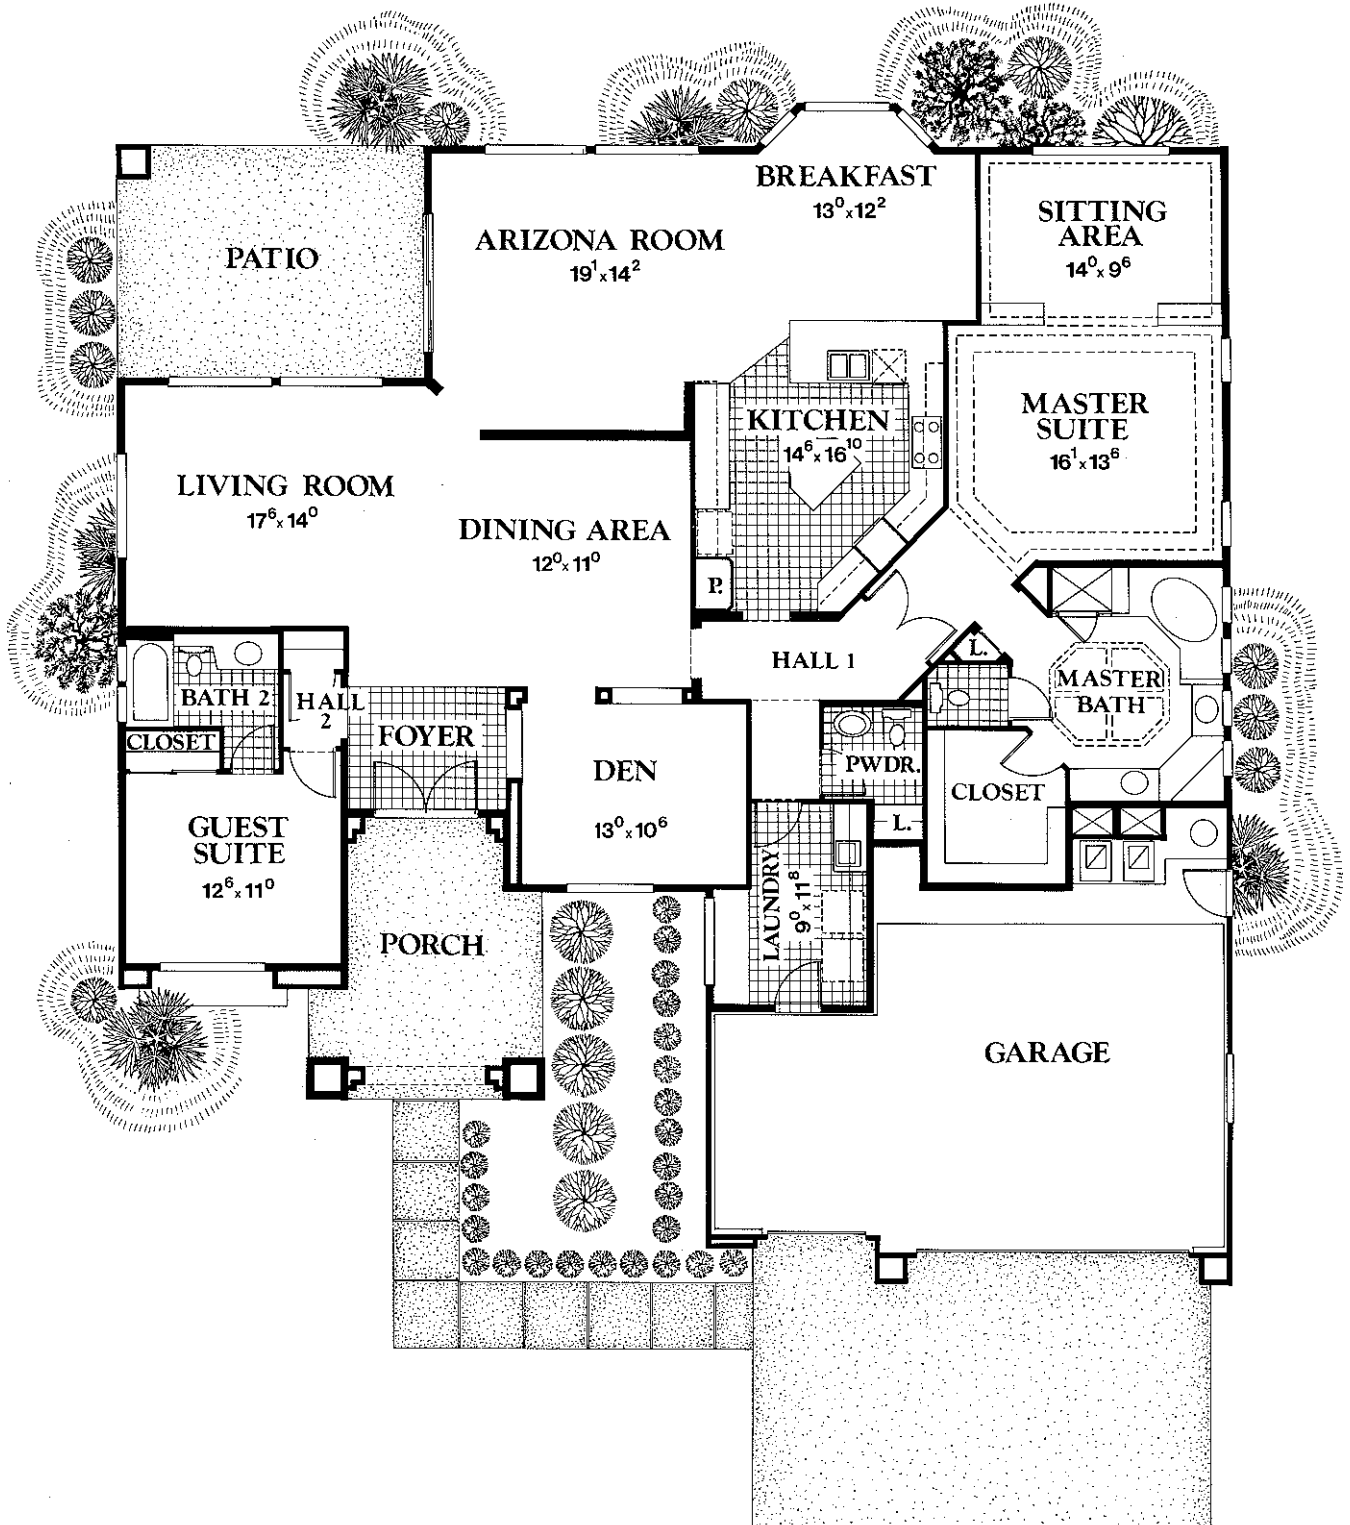

Two bedrooms, 2½ baths, skylights, formal dining and living room.

2,164 sq. ft.

Call Del Webb's Sun City West at 1-800-341-6121 or 602-546-5149.

THE LAKESIDE P2616

Three bedrooms, two baths, Arizona room, formal dining room, breakfast room, golf cart garage.

2,148 sq. ft.

Call Del Webb's Sun City West at 1-800-341-6121 or 602-546-5149.

THE PINETOP P 2606

Double master bedroom closets, two bedrooms and den, two baths and powder room, Arizona Room and breakfast nook.

1,999 sq. ft.

Call Del Webb's Sun City West at 1-800-341-6121 or 602-546-5149.

THE AVONDALE E2608

Master bedroom with sitting area, guest suite and den, powder room, spacious kitchen, covered patio.

2,662 sq. ft.

THE CAREFREE S2673

Arizona Room, entry porch, breakfast nook, large utility room, two-car garage, two bedrooms, two baths.

1,788 sq. ft.

Call Del Webb's Sun City West at 1-800-341-6121 or 602-546-5149.

THE CHANDLER P2604