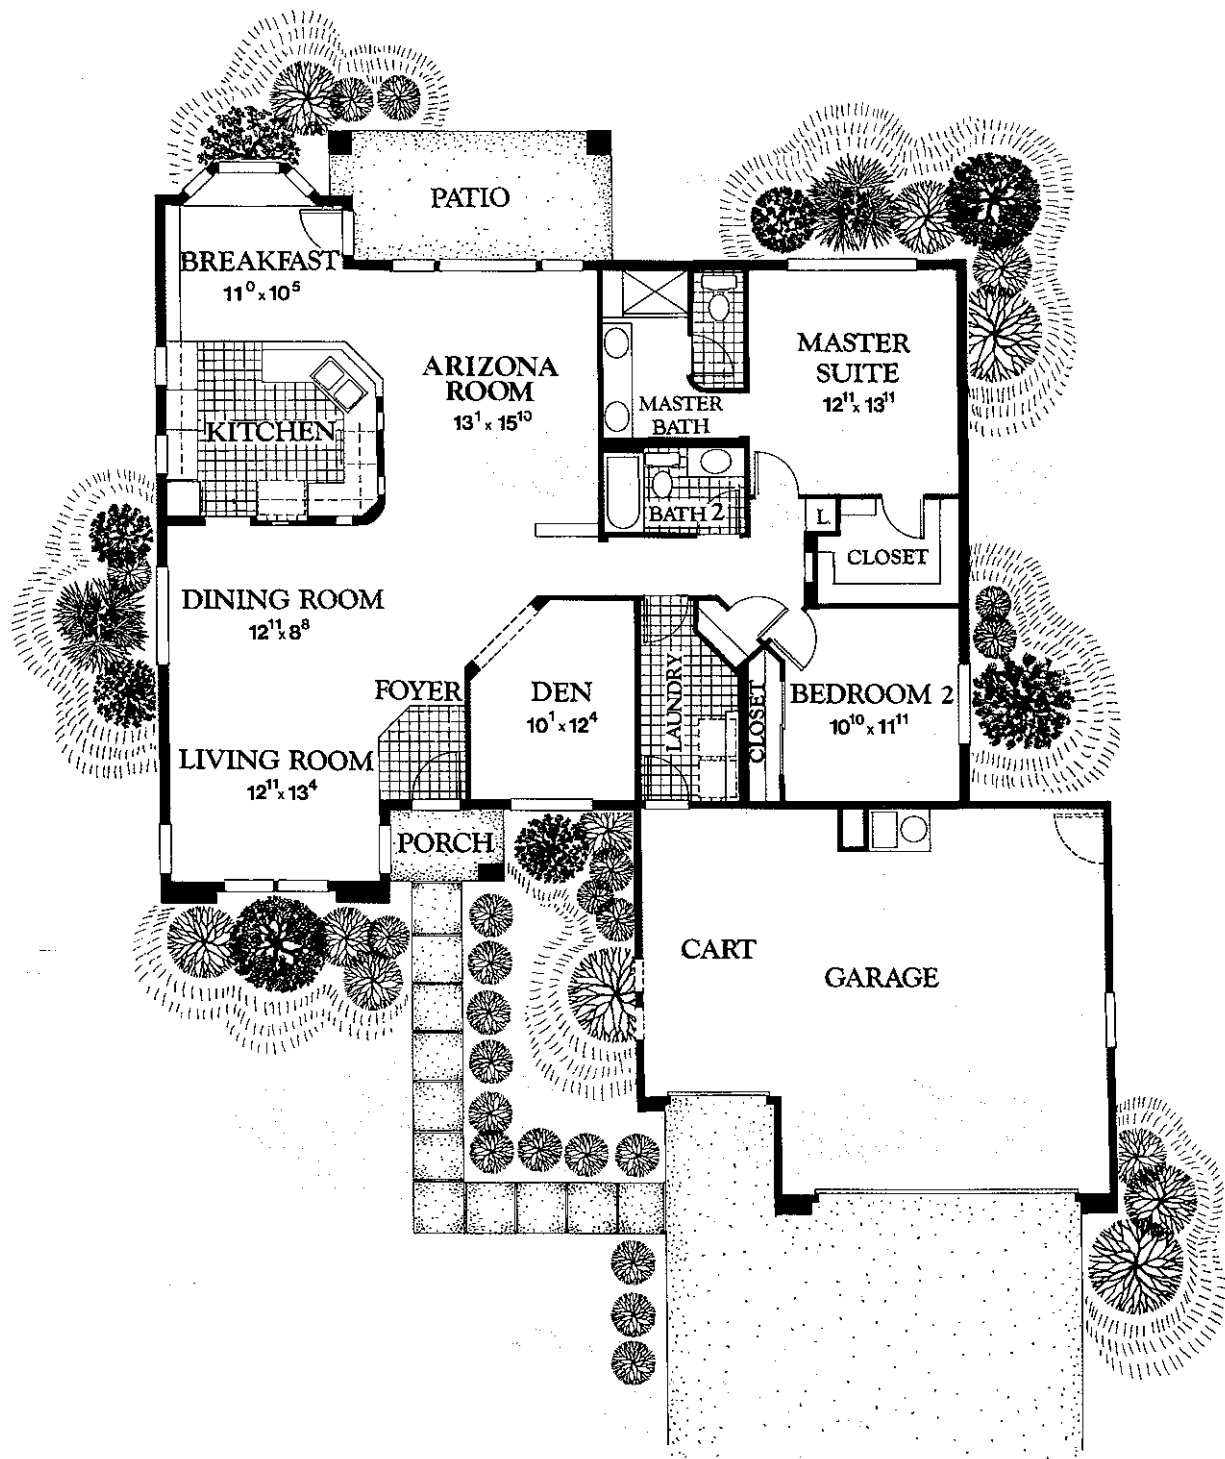

Call Del Webb's Sun City West at 1-800-341-6121 or 602-546-5149.

THE CAMERON P2601

Two bedrooms, two baths, luxury double door entry, indoor utility room, breakfast nook.

1,295 sq. ft.

Call Del Webb's Sun City West at 1-800-341-6121 or 602-546-5149.

THE CAREFREE S2673

Arizona Room, entry porch, breakfast nook, large utility room, two-car garage, two bedrooms, two baths.

1,788 sq. ft.

Call Del Webb's Sun City West at 1-800-341-6121 or 602-546-5149.

THE CHANDLER P2604

Great Room, large master bedroom suite, breakfast nook, guest bedroom and bath.

1,761 sq. ft.

Call Del Webb's Sun City West at 1-800-341-6121 or 602-546-5149.

THE CLIFTON P2615

Two bedrooms and den, two baths, indoor utility room, Arizona room, breakfast nook, golf cart garage.

1,830 sq. ft.

Call Del Webb's Sun City West at 1-800-341-6121 or 602-546-5149.

THE COTTONWOOD P2607

Two bedrooms, 2½ baths, skylights, formal dining and living room.

2,164 sq. ft.

Call Del Webb's Sun City West at 1-800-341-6121 or 602-546-5149.