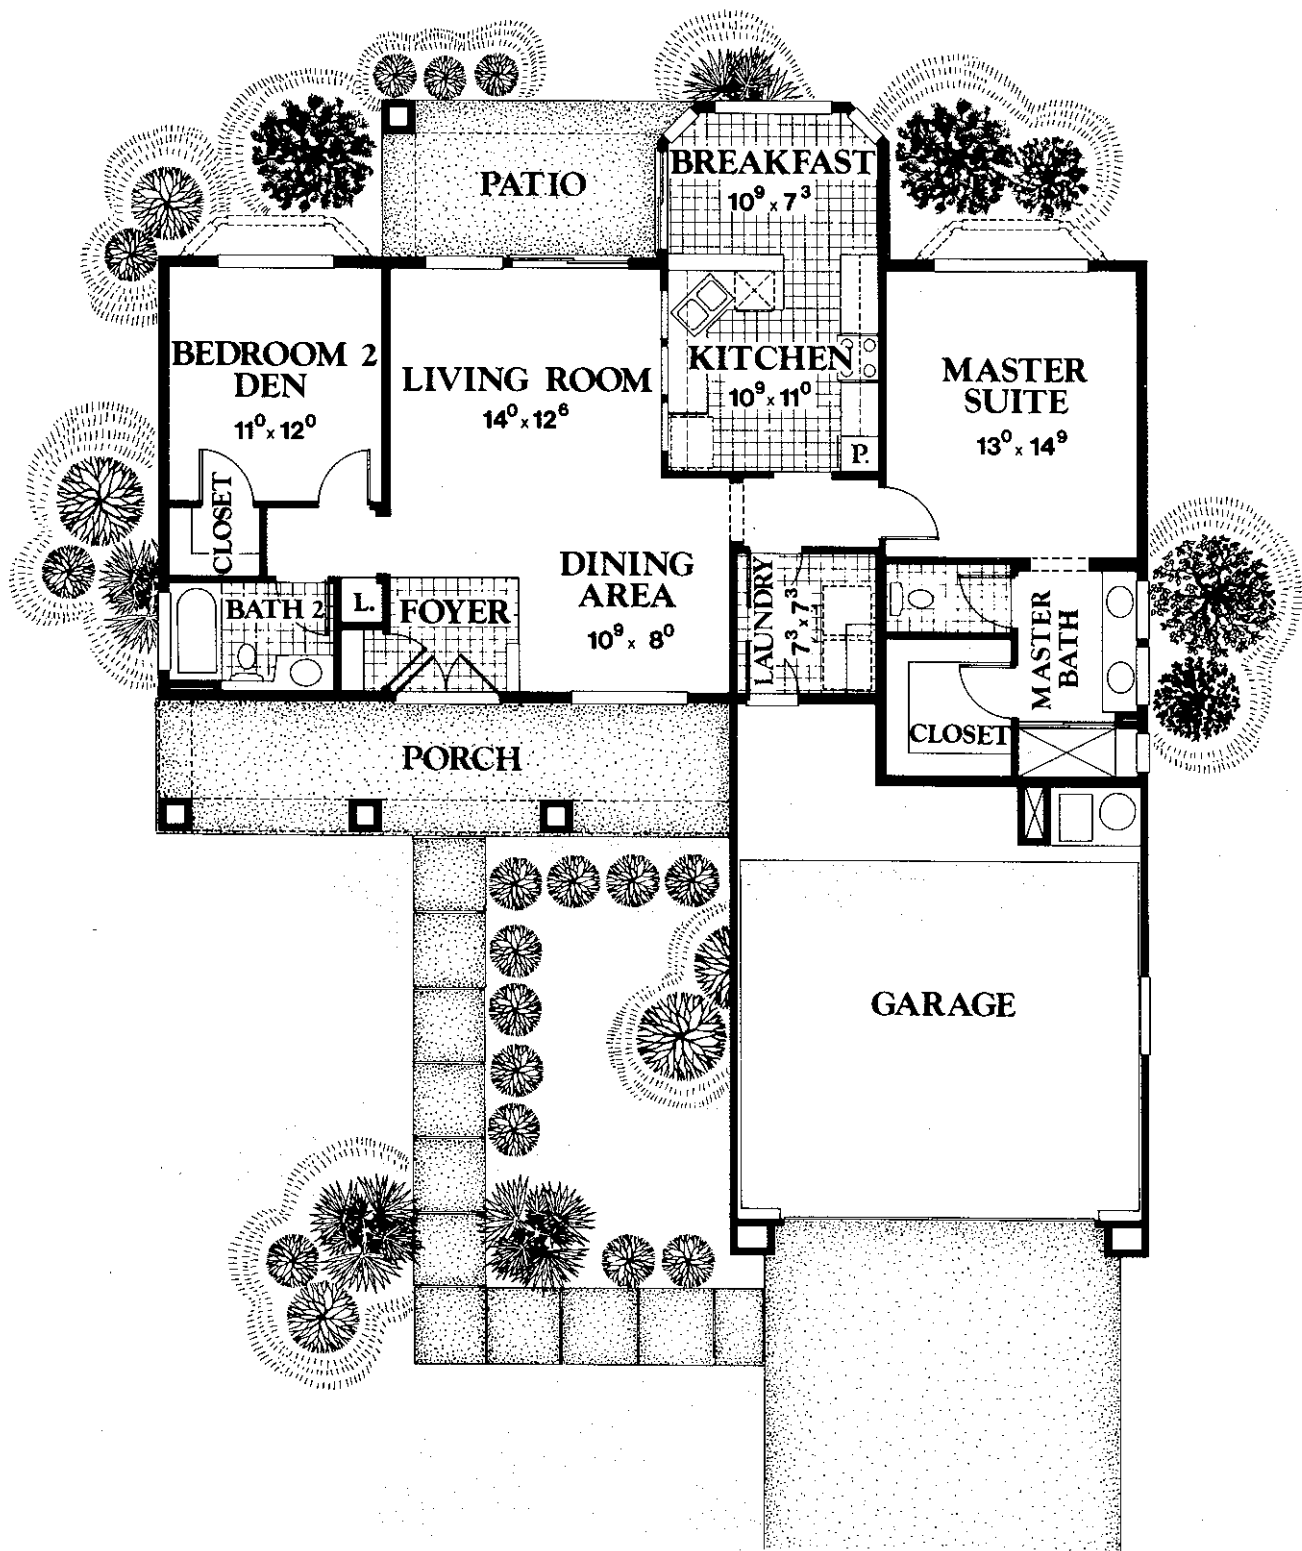

2,148 sq. ft.

Call Del Webb's Sun City West at 1-800-341-6121 or 602-546-5149.

THE PINETOP P 2606

Double master bedroom closets, two bedrooms and den, two baths and powder room, Arizona Room and breakfast nook.

1,999 sq. ft.

Call Del Webb's Sun City West at 1-800-341-6121 or 602-546-5149.

THE AVONDALE E2608

Master bedroom with sitting area, guest suite and den, powder room, spacious kitchen, covered patio.

2,662 sq. ft.

Call Del Webb's Sun City West at 1-800-341-6121 or 602-546-5149.

THE CAMERON P2601

Two bedrooms, two baths, luxury double door entry, indoor utility room, breakfast nook.

1,295 sq. ft.

Call Del Webb's Sun City West at 1-800-341-6121 or 602-546-5149.

THE CAREFREE S2673

Arizona Room, entry porch, breakfast nook, large utility room, two-car garage, two bedrooms, two baths.

1,788 sq. ft.

Call Del Webb's Sun City West at 1-800-341-6121 or 602-546-5149.

THE CHANDLER P2604