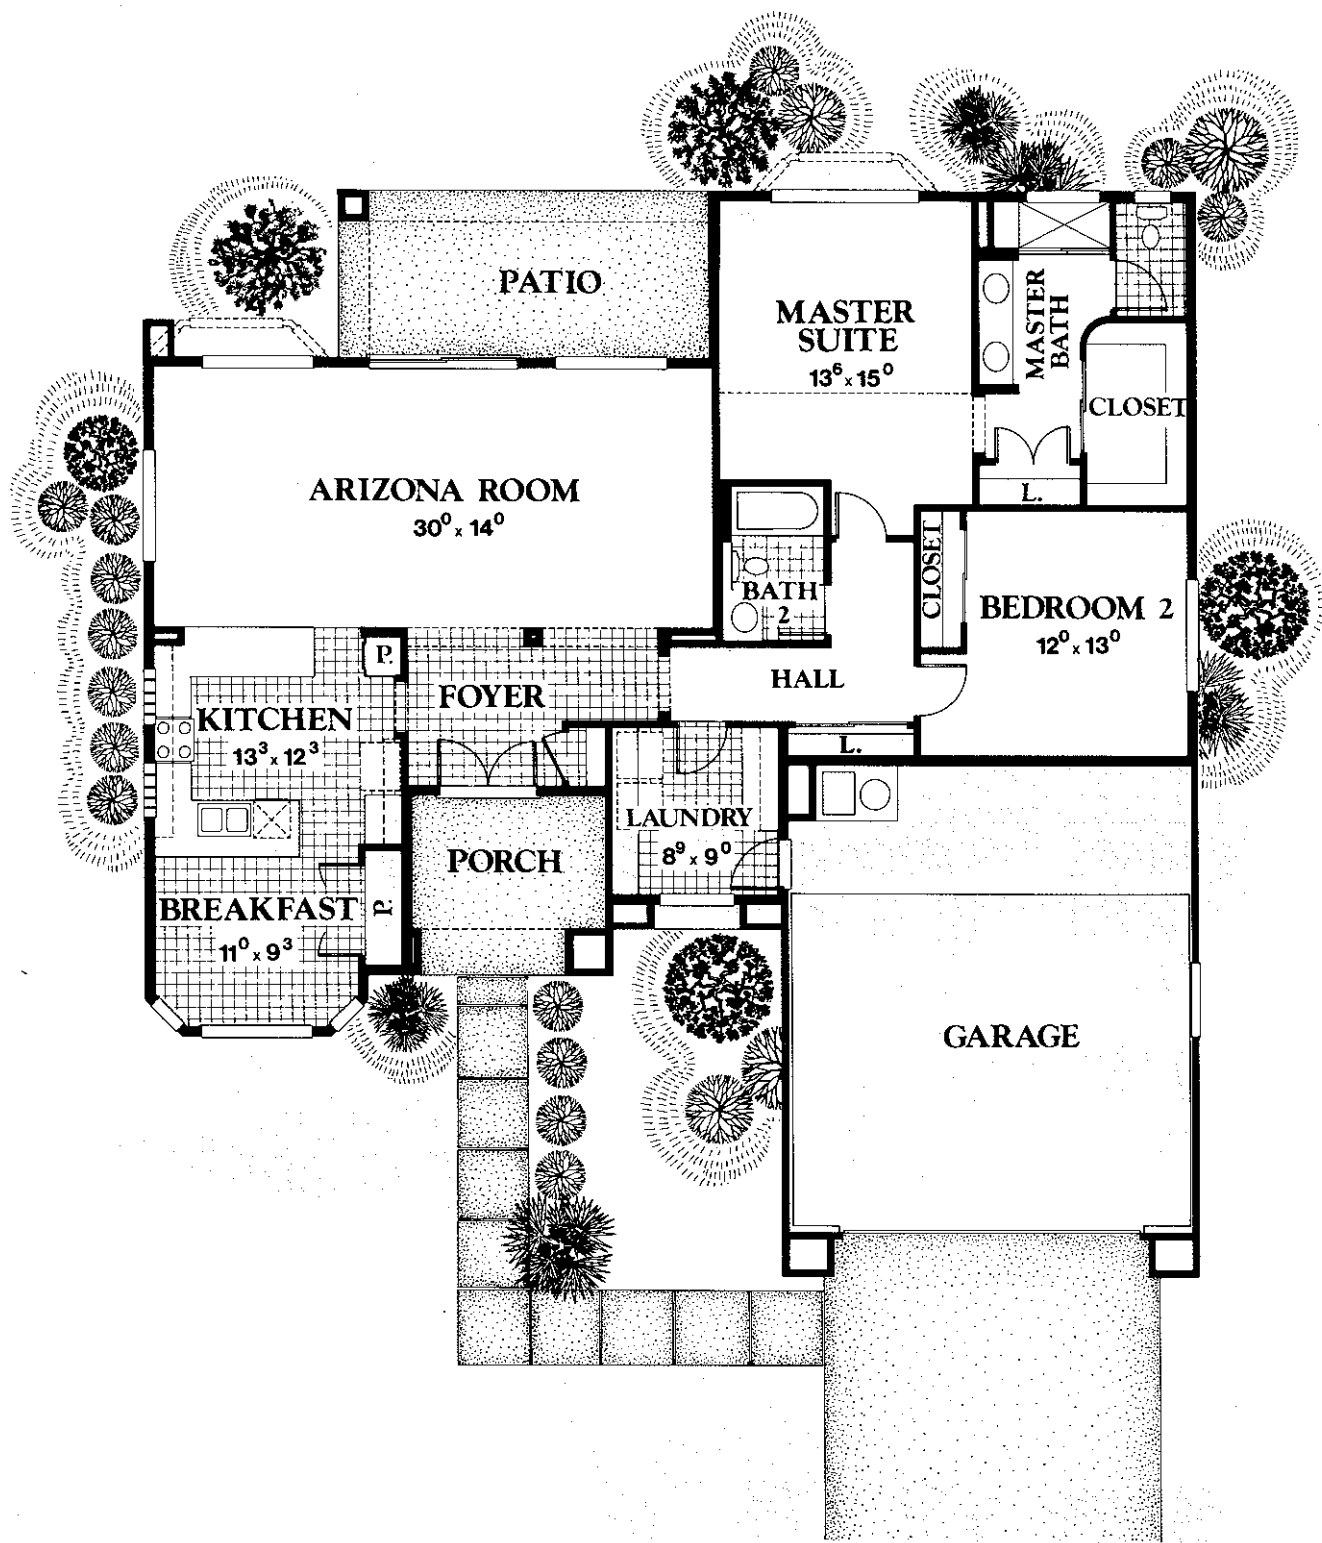

THE AVONDALE E2608

Master bedroom with sitting area, guest suite and den, powder room, spacious kitchen, covered patio.

2,662 sq. ft.

Call Del Webb's Sun City West at 1-800-341-6121 or 602-546-5149.

THE CAMERON P2601

Two bedrooms, two baths, luxury double door entry, indoor utility room, breakfast nook.

1,295 sq. ft.

Call Del Webb's Sun City West at 1-800-341-6121 or 602-546-5149.

THE CAREFREE S2673

Arizona Room, entry porch, breakfast nook, large utility room, two-car garage, two bedrooms, two baths.

1,788 sq. ft.

Call Del Webb's Sun City West at 1-800-341-6121 or 602-546-5149.

THE CHANDLER P2604

Great Room, large master bedroom suite, breakfast nook, guest bedroom and bath.

1,761 sq. ft.

Call Del Webb's Sun City West at 1-800-341-6121 or 602-546-5149.

Two bedrooms, 2½ baths, skylights, formal dining and living room.

2,164 sq. ft.

Call Del Webb's Sun City West at 1-800-341-6121 or 602-546-5149.

THE LAKESIDE P2616

Three bedrooms, two baths, Arizona room, formal dining room, breakfast room, golf cart garage.