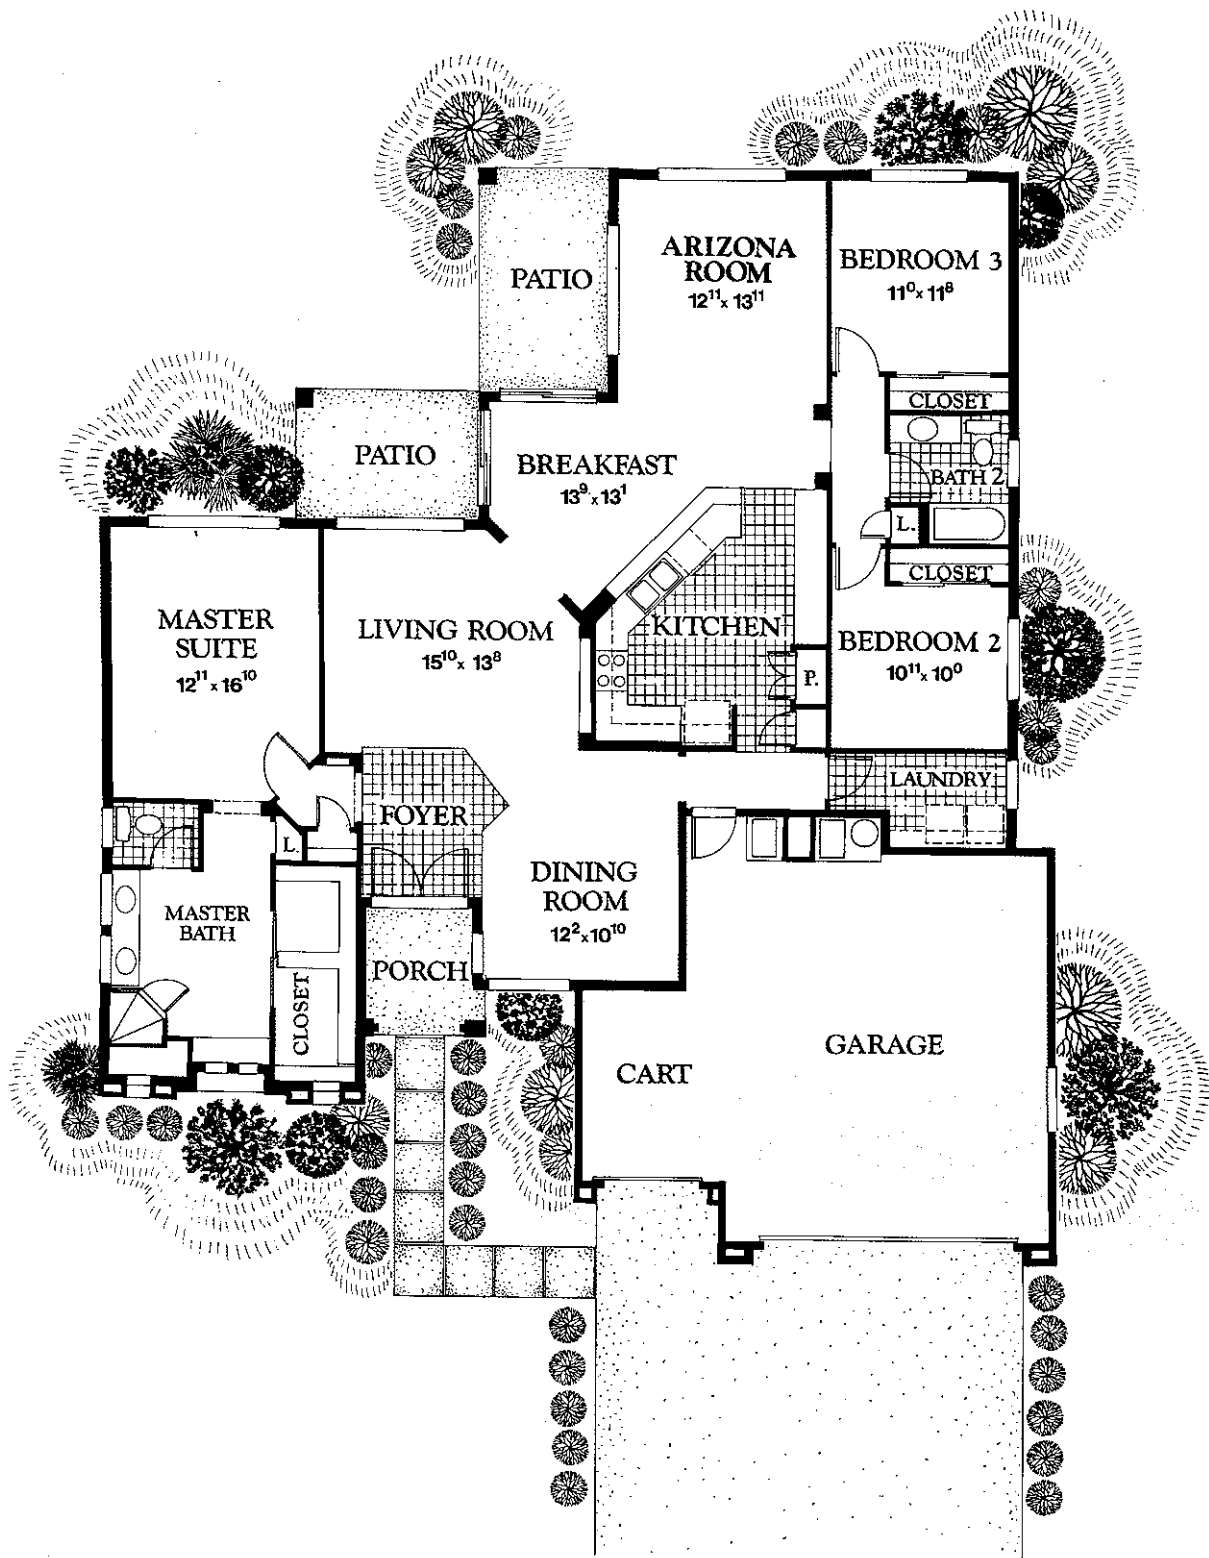

Two bedrooms, two baths, luxury double door entry, indoor utility room, breakfast nook.

1,295 sq. ft.

Call Del Webb's Sun City West at 1-800-341-6121 or 602-546-5149.

THE CAREFREE S2673

Arizona Room, entry porch, breakfast nook, large utility room, two-car garage, two bedrooms, two baths.

THE CLIFTON P2615

Two bedrooms and den, two baths, indoor utility room, Arizona room, breakfast nook, golf cart garage.

1,830 sq. ft.

Call Del Webb's Sun City West at 1-800-341-6121 or 602-546-5149.

THE COTTONWOOD P2607

Two bedrooms, 2½ baths, skylights, formal dining and living room.

2,164 sq. ft.

Call Del Webb's Sun City West at 1-800-341-6121 or 602-546-5149.

THE LAKESIDE P2616

Three bedrooms, two baths, Arizona room, formal dining room, breakfast room, golf cart garage.

2,148 sq. ft.

Call Del Webb's Sun City West at 1-800-341-6121 or 602-546-5149.

THE PINETOP P 2606

Double master bedroom closets, two bedrooms and den, two baths and powder room, Arizona Room and breakfast nook.