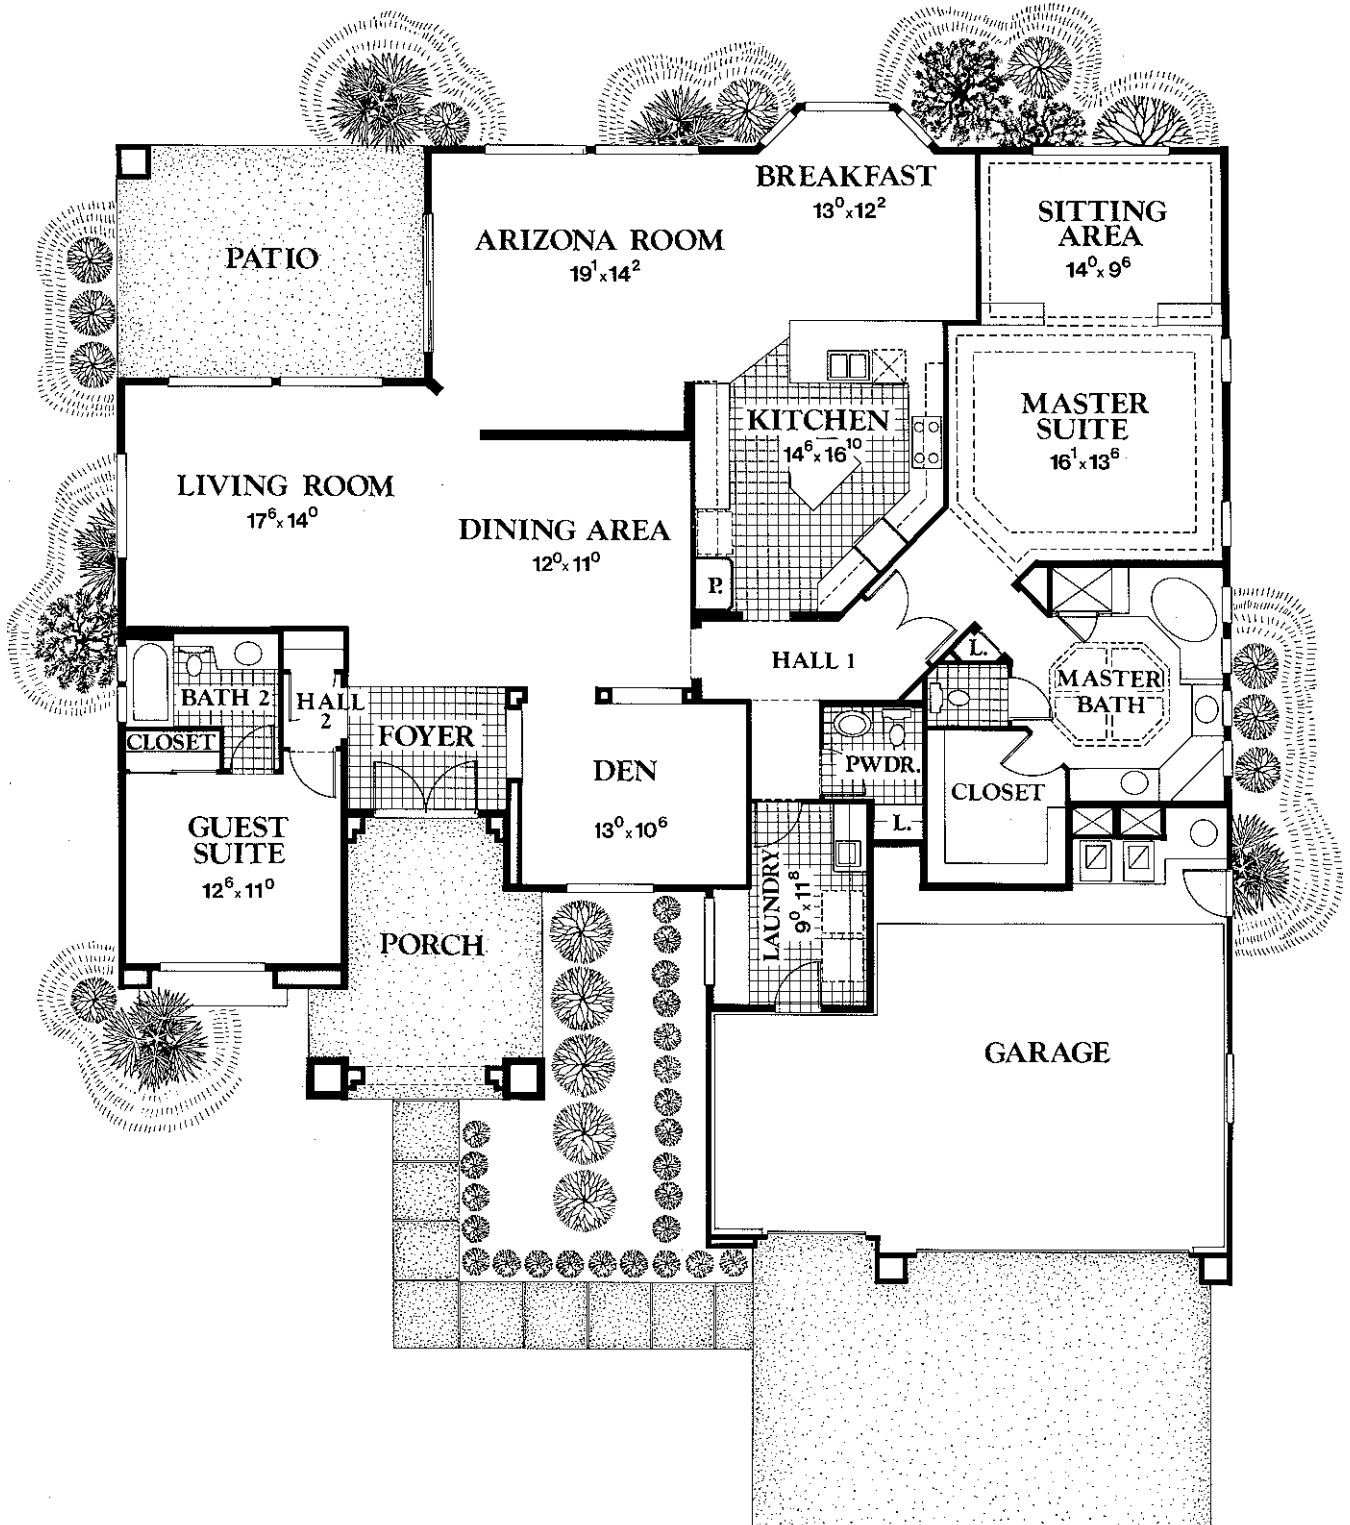

THE PINETOP P 2606

Double master bedroom closets, two bedrooms and den, two baths and powder room, Arizona Room and breakfast nook.

1,999 sq. ft.

Call Del Webb's Sun City West at 1-800-341-6121 or 602-546-5149.

THE AVONDALE E2608

Master bedroom with sitting area, guest suite and den, powder room, spacious kitchen, covered patio.

2,662 sq. ft.

Call Del Webb's Sun City West at 1-800-341-6121 or 602-546-5149.

THE CAMERON P2601

Two bedrooms, two baths, luxury double door entry, indoor utility room, breakfast nook.

1,295 sq. ft.

Call Del Webb's Sun City West at 1-800-341-6121 or 602-546-5149.

THE CAREFREE S2673

Arizona Room, entry porch, breakfast nook, large utility room, two-car garage, two bedrooms, two baths.

1,788 sq. ft.

Call Del Webb's Sun City West at 1-800-341-6121 or 602-546-5149.

THE CHANDLER P2604

Great Room, large master bedroom suite, breakfast nook, guest bedroom and bath.

1,761 sq. ft.

Call Del Webb's Sun City West at 1-800-341-6121 or 602-546-5149.