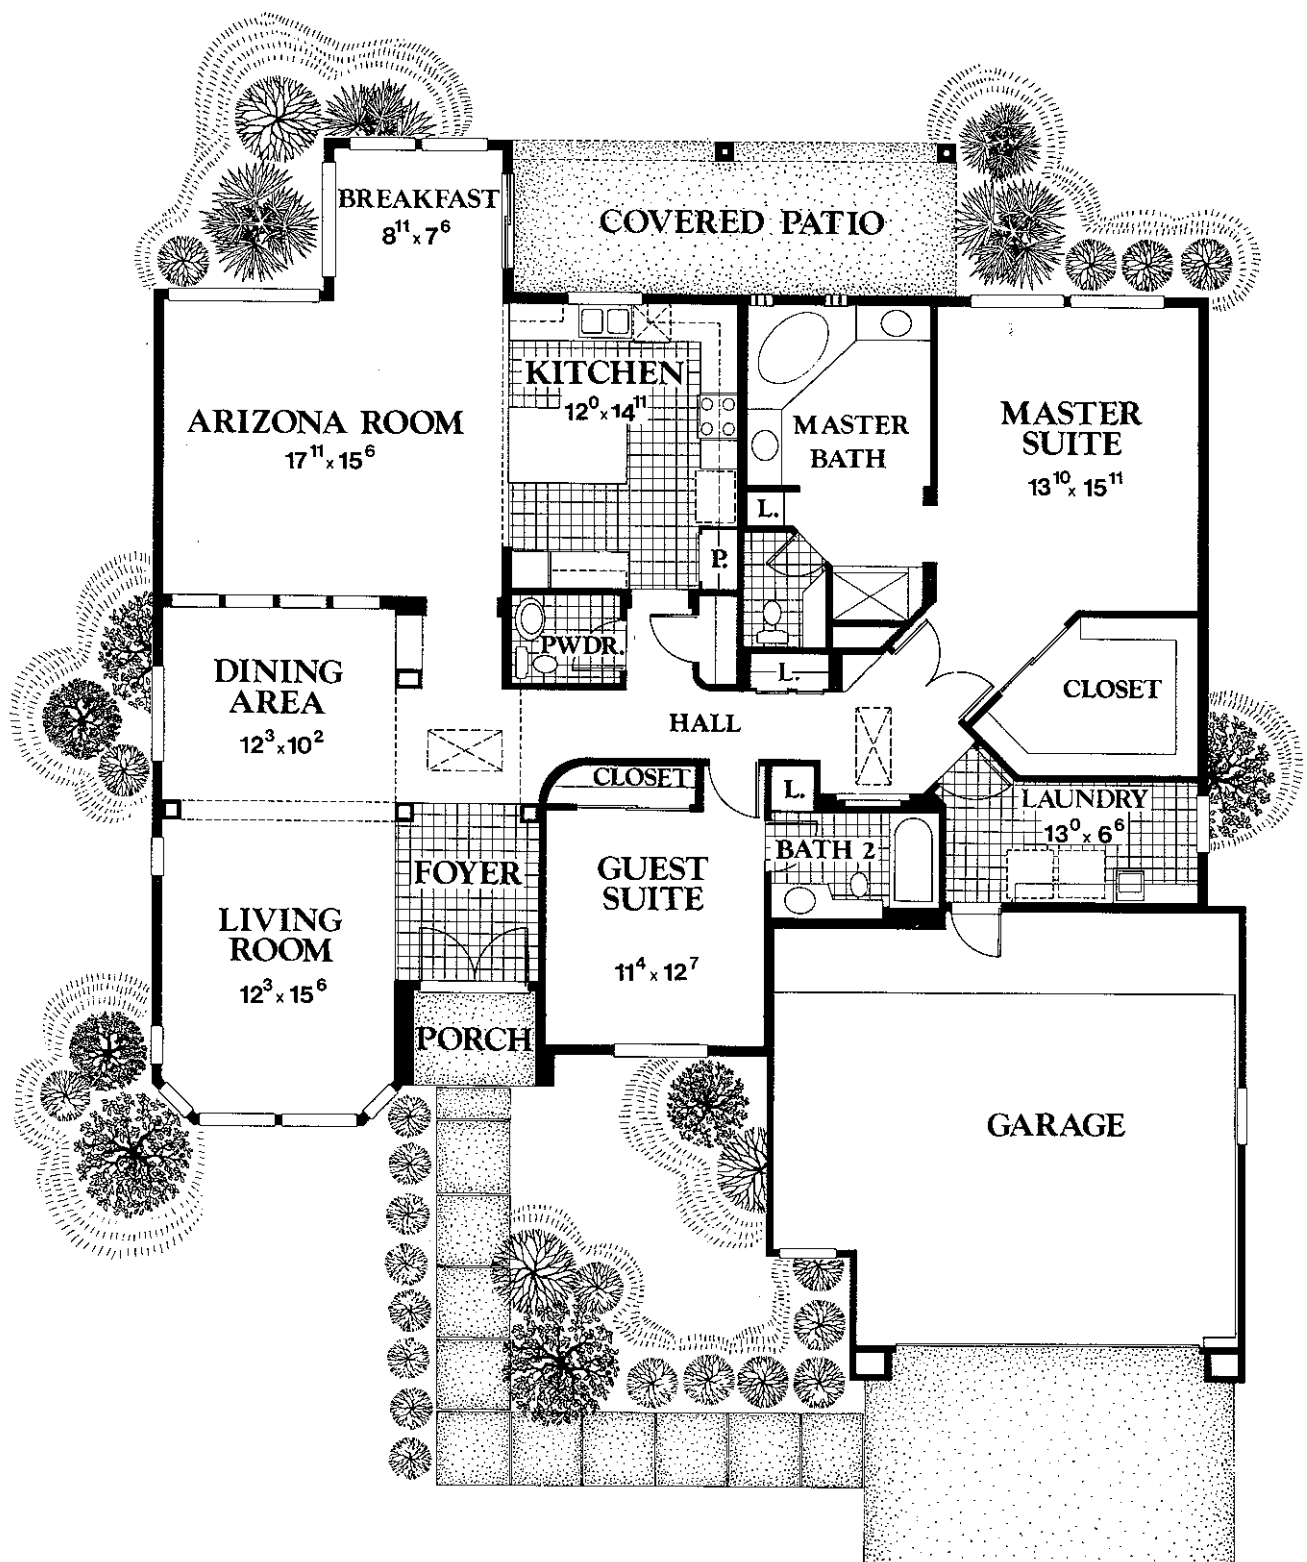

Two bedrooms, two baths, luxury double door entry, indoor utility room, breakfast nook.

1,295 sq. ft.

Call Del Webb's Sun City West at 1-800-341-6121 or 602-546-5149.

THE CAREFREE S2673

Arizona Room, entry porch, breakfast nook, large utility room, two-car garage, two bedrooms, two baths.

1,788 sq. ft.

Call Del Webb's Sun City West at 1-800-341-6121 or 602-546-5149.

THE CHANDLER P2604

Great Room, large master bedroom suite, breakfast nook, guest bedroom and bath.

1,761 sq. ft.

Call Del Webb's Sun City West at 1-800-341-6121 or 602-546-5149.

THE CLIFTON P2615

Two bedrooms and den, two baths, indoor utility room, Arizona room, breakfast nook, golf cart garage.

1,830 sq. ft.

Call Del Webb's Sun City West at 1-800-341-6121 or 602-546-5149.

THE COTTONWOOD P2607

Two bedrooms, 2½ baths, skylights, formal dining and living room.

2,164 sq. ft.

Call Del Webb's Sun City West at 1-800-341-6121 or 602-546-5149.

THE LAKESIDE P2616

Three bedrooms, two baths, Arizona room, formal dining room, breakfast room, golf cart garage.