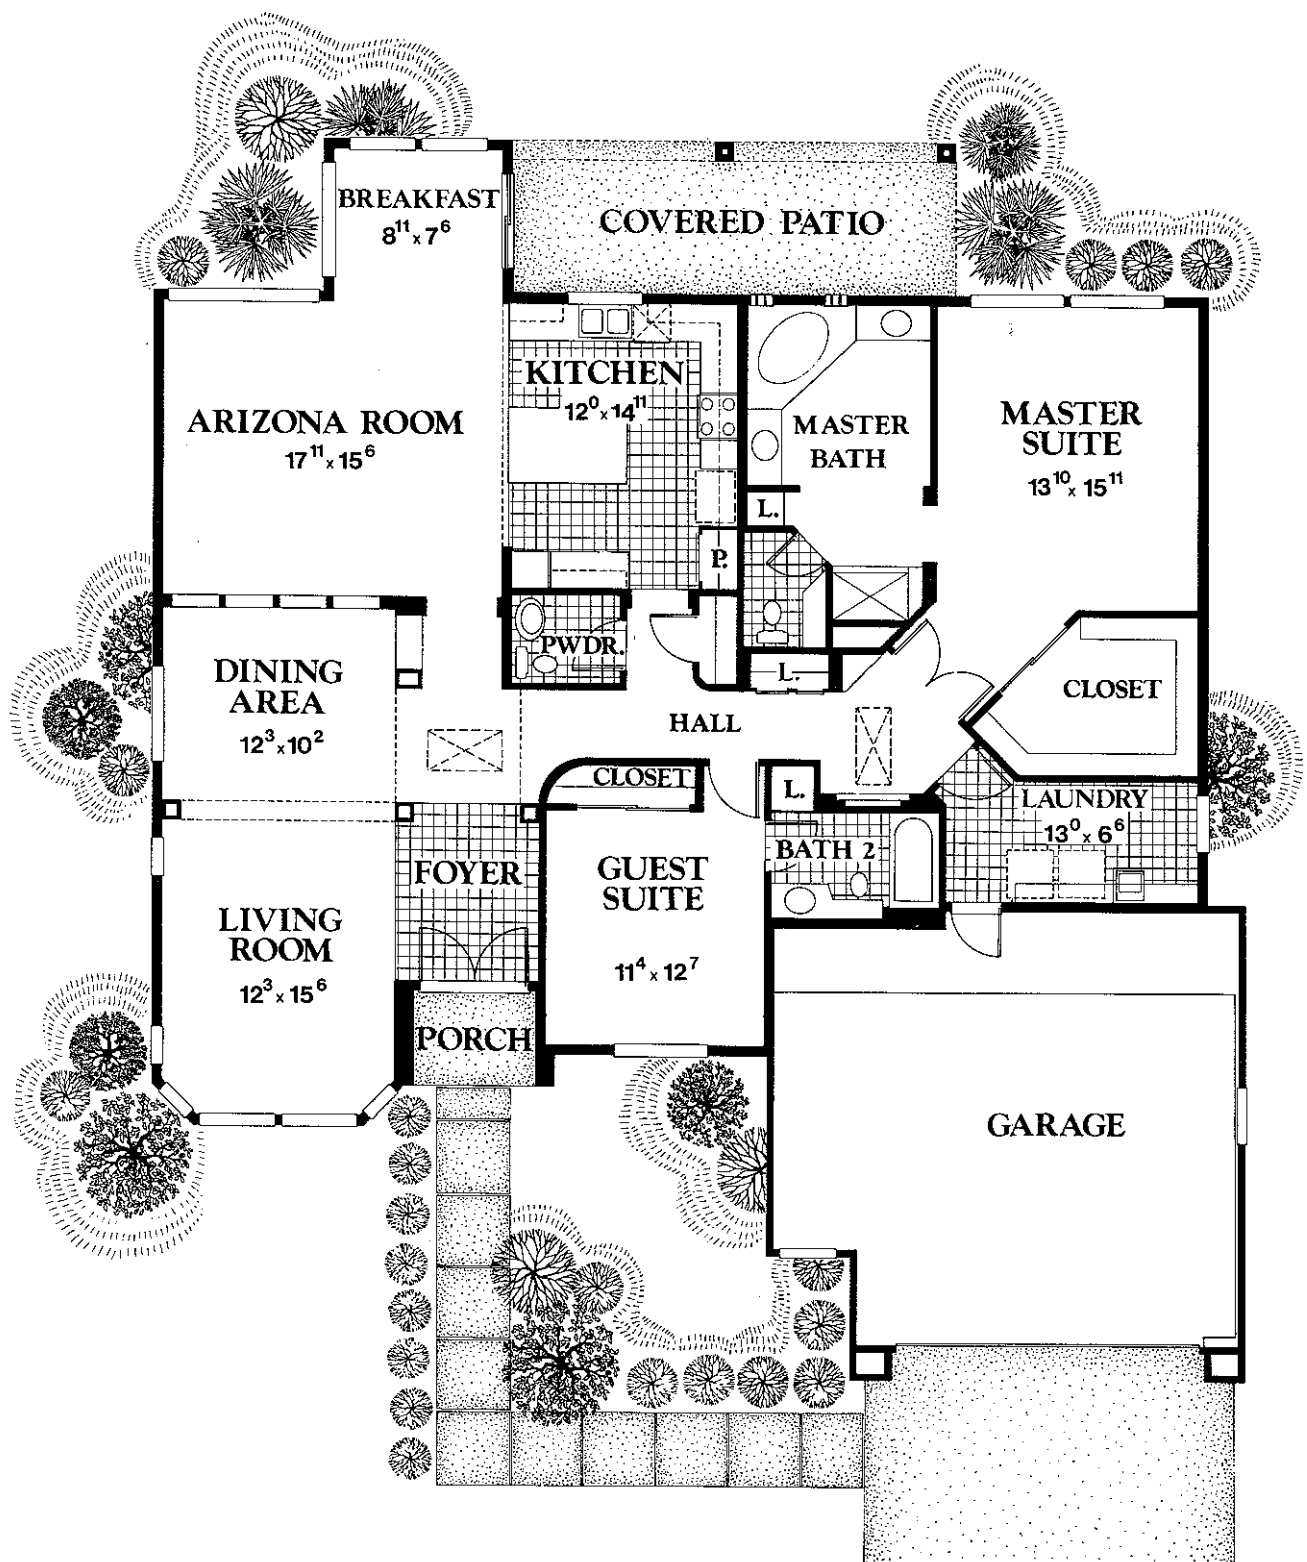

THE CAREFREE S2673

Arizona Room, entry porch, breakfast nook, large utility room, two-car garage, two bedrooms, two baths.

1,788 sq. ft.

Call Del Webb's Sun City West at 1-800-341-6121 or 602-546-5149.

THE CHANDLER P2604

Great Room, large master bedroom suite, breakfast nook, guest bedroom and bath.

1,761 sq. ft.

Call Del Webb's Sun City West at 1-800-341-6121 or 602-546-5149.

THE CLIFTON P2615

Two bedrooms and den, two baths, indoor utility room, Arizona room, breakfast nook, golf cart garage.

1,830 sq. ft.

Call Del Webb's Sun City West at 1-800-341-6121 or 602-546-5149.

THE COTTONWOOD P2607

Two bedrooms, 2½ baths, skylights, formal dining and living room.

2,164 sq. ft.

Call Del Webb's Sun City West at 1-800-341-6121 or 602-546-5149.

THE LAKESIDE P2616

Three bedrooms, two baths, Arizona room, formal dining room, breakfast room, golf cart garage.

2,148 sq. ft.

Call Del Webb's Sun City West at 1-800-341-6121 or 602-546-5149.