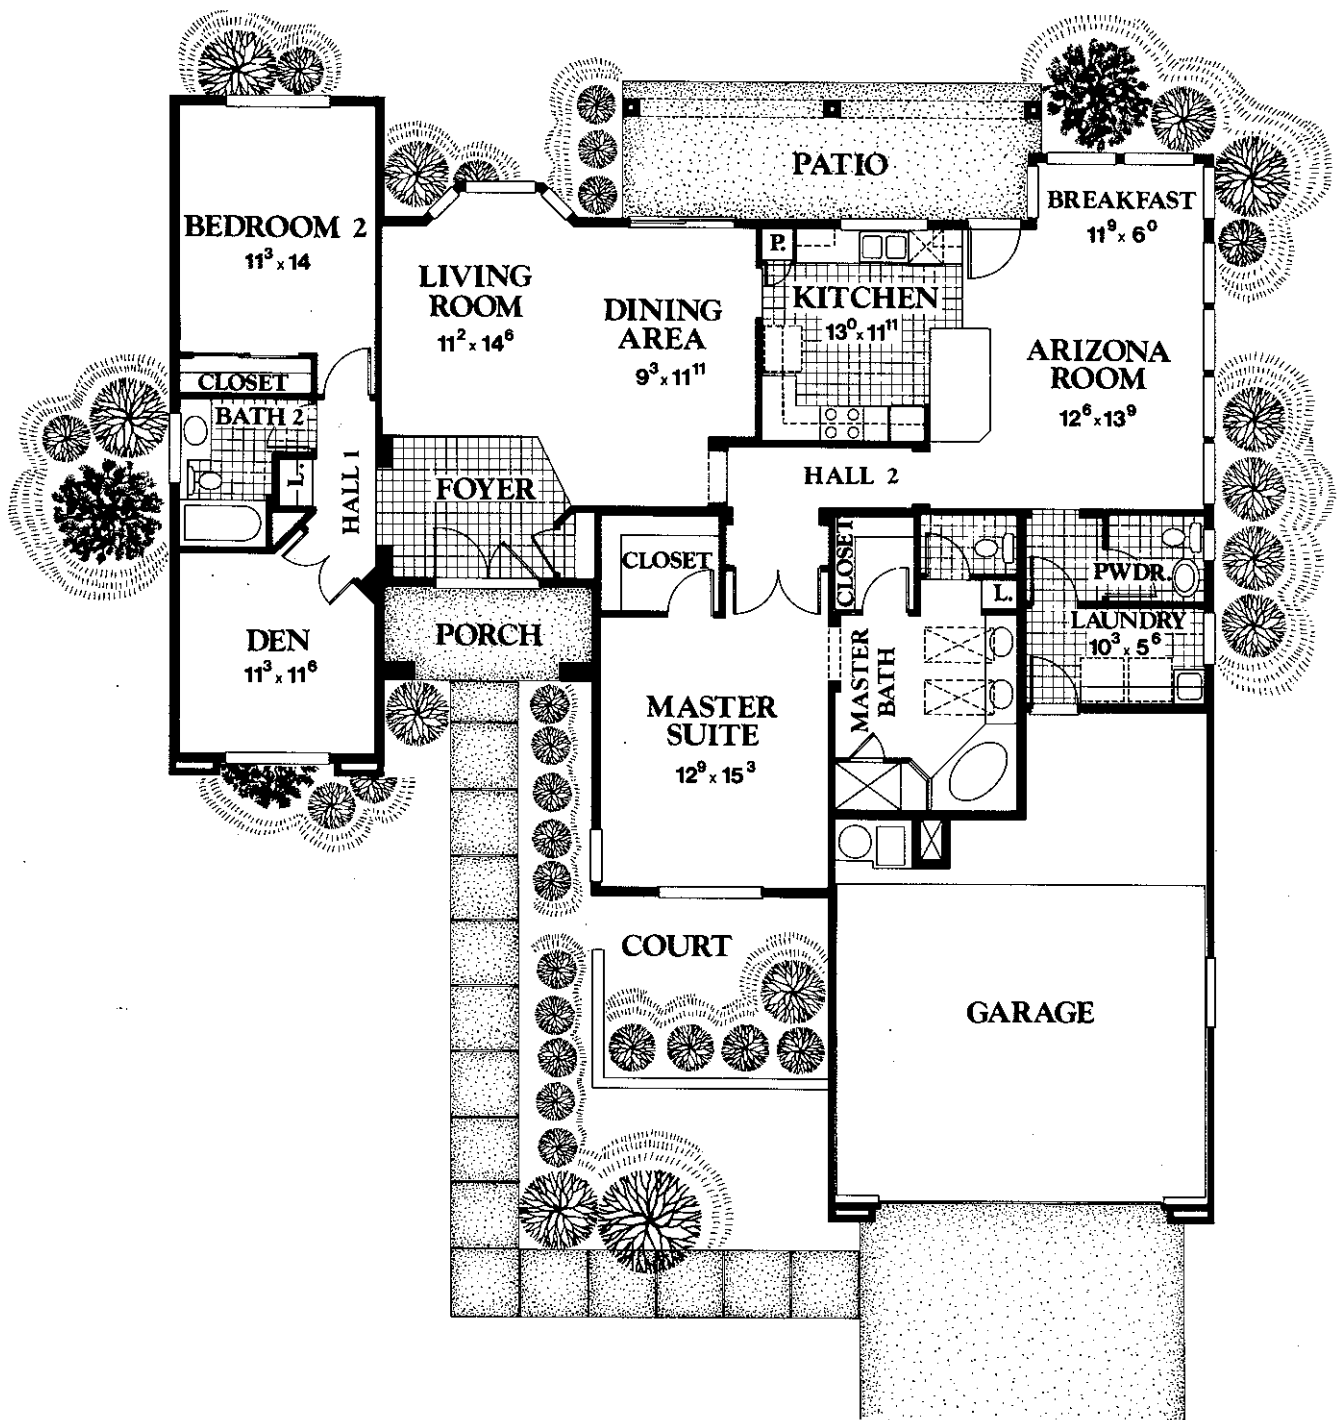

THE CLIFTON P2615

Two bedrooms and den, two baths, indoor utility room, Arizona room, breakfast nook, golf cart garage.

1,830 sq. ft.

Call Del Webb's Sun City West at 1-800-341-6121 or 602-546-5149.

THE COTTONWOOD P2607

Two bedrooms, 2½ baths, skylights, formal dining and living room.

2,164 sq. ft.

Call Del Webb's Sun City West at 1-800-341-6121 or 602-546-5149.

THE LAKESIDE P2616

Three bedrooms, two baths, Arizona room, formal dining room, breakfast room, golf cart garage.

2,148 sq. ft.

Call Del Webb's Sun City West at 1-800-341-6121 or 602-546-5149.

THE PINETOP P 2606

Double master bedroom closets, two bedrooms and den, two baths and powder room, Arizona Room and breakfast nook.

1,999 sq. ft.

Call Del Webb's Sun City West at 1-800-341-6121 or 602-546-5149.

THE AVONDALE E2608

Master bedroom with sitting area, guest suite and den, powder room, spacious kitchen, covered patio.

2,662 sq. ft.