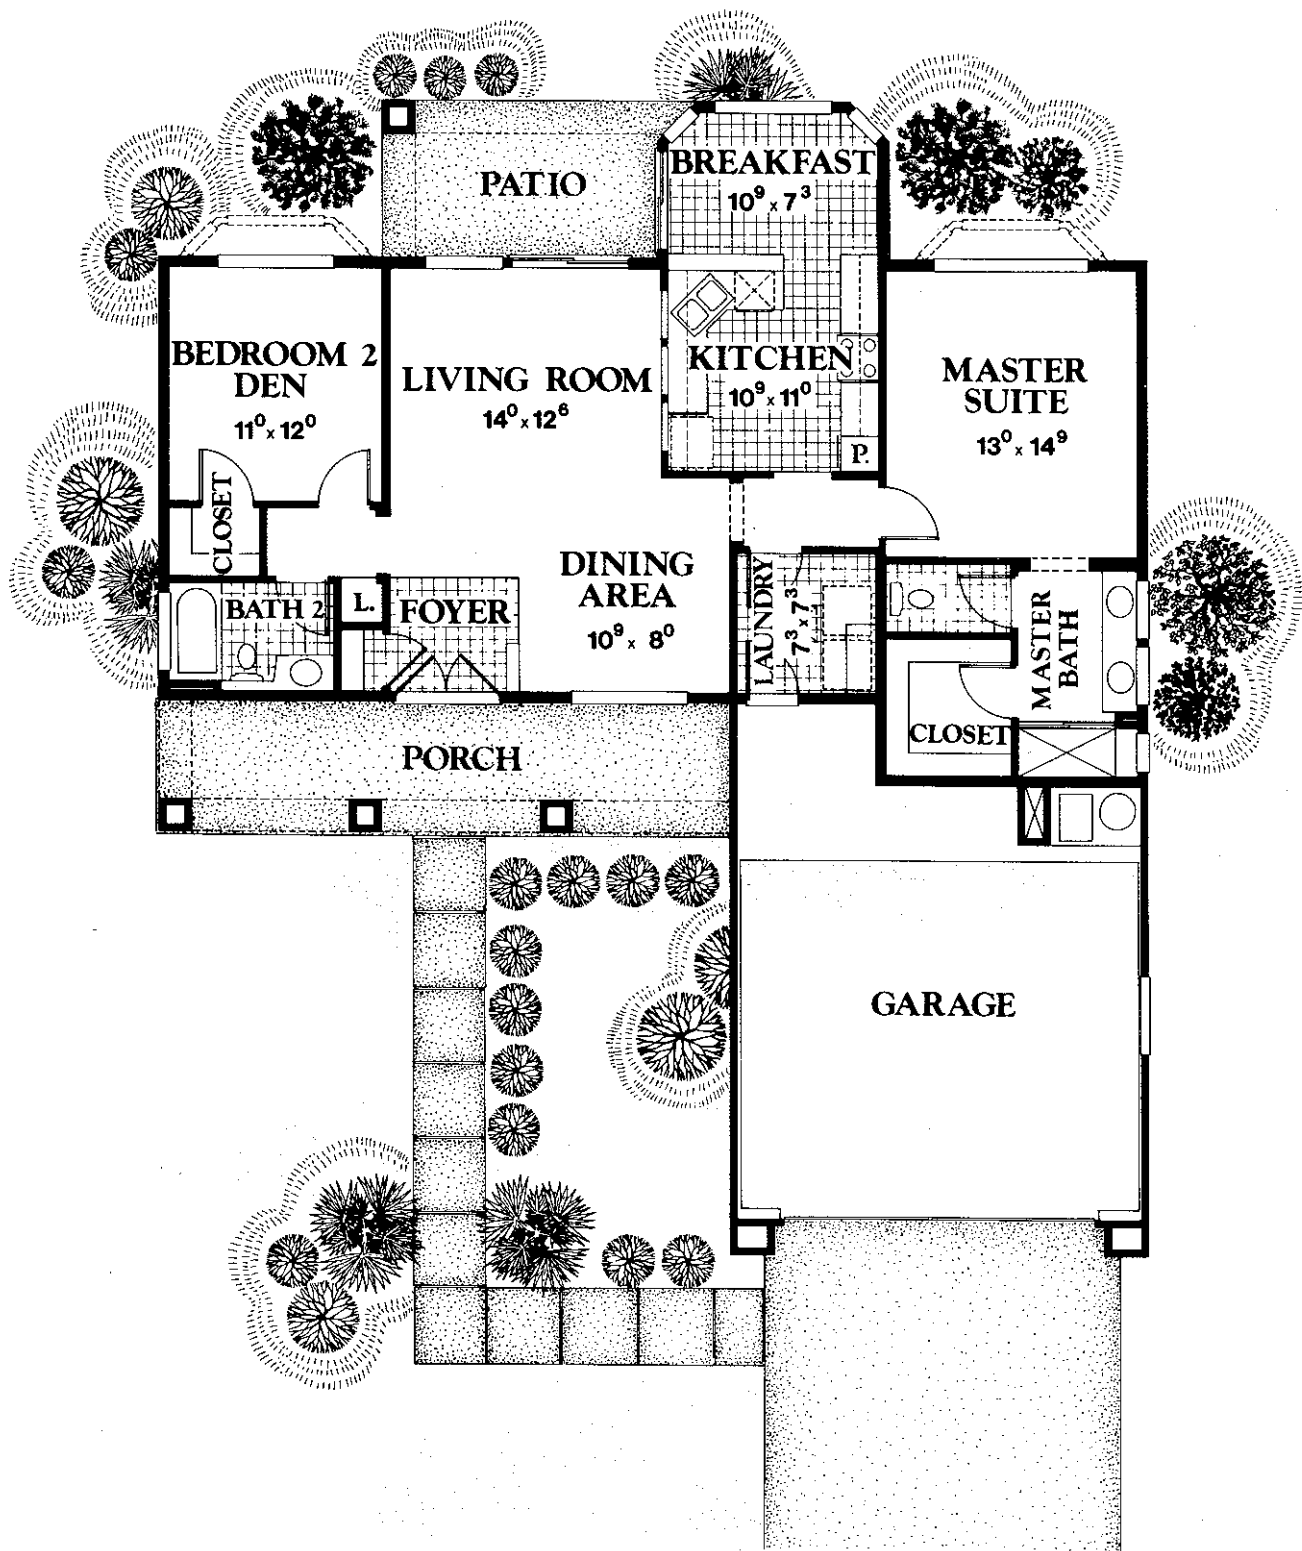

THE PINETOP P 2606

Double master bedroom closets, two bedrooms and den, two baths and powder room, Arizona Room and breakfast nook.

1,999 sq. ft.

Call Del Webb's Sun City West at 1-800-341-6121 or 602-546-5149.

THE AVONDALE E2608

Master bedroom with sitting area, guest suite and den, powder room, spacious kitchen, covered patio.

2,662 sq. ft.

Call Del Webb's Sun City West at 1-800-341-6121 or 602-546-5149.

THE CAMERON P2601

Two bedrooms, two baths, luxury double door entry, indoor utility room, breakfast nook.

1,295 sq. ft.

Call Del Webb's Sun City West at 1-800-341-6121 or 602-546-5149.

THE CAREFREE S2673

Arizona Room, entry porch, breakfast nook, large utility room, two-car garage, two bedrooms, two baths.

1,788 sq. ft.

Call Del Webb's Sun City West at 1-800-341-6121 or 602-546-5149.

THE CHANDLER P2604

Great Room, large master bedroom suite, breakfast nook, guest bedroom and bath.

1,761 sq. ft.

Call Del Webb's Sun City West at 1-800-341-6121 or 602-546-5149.