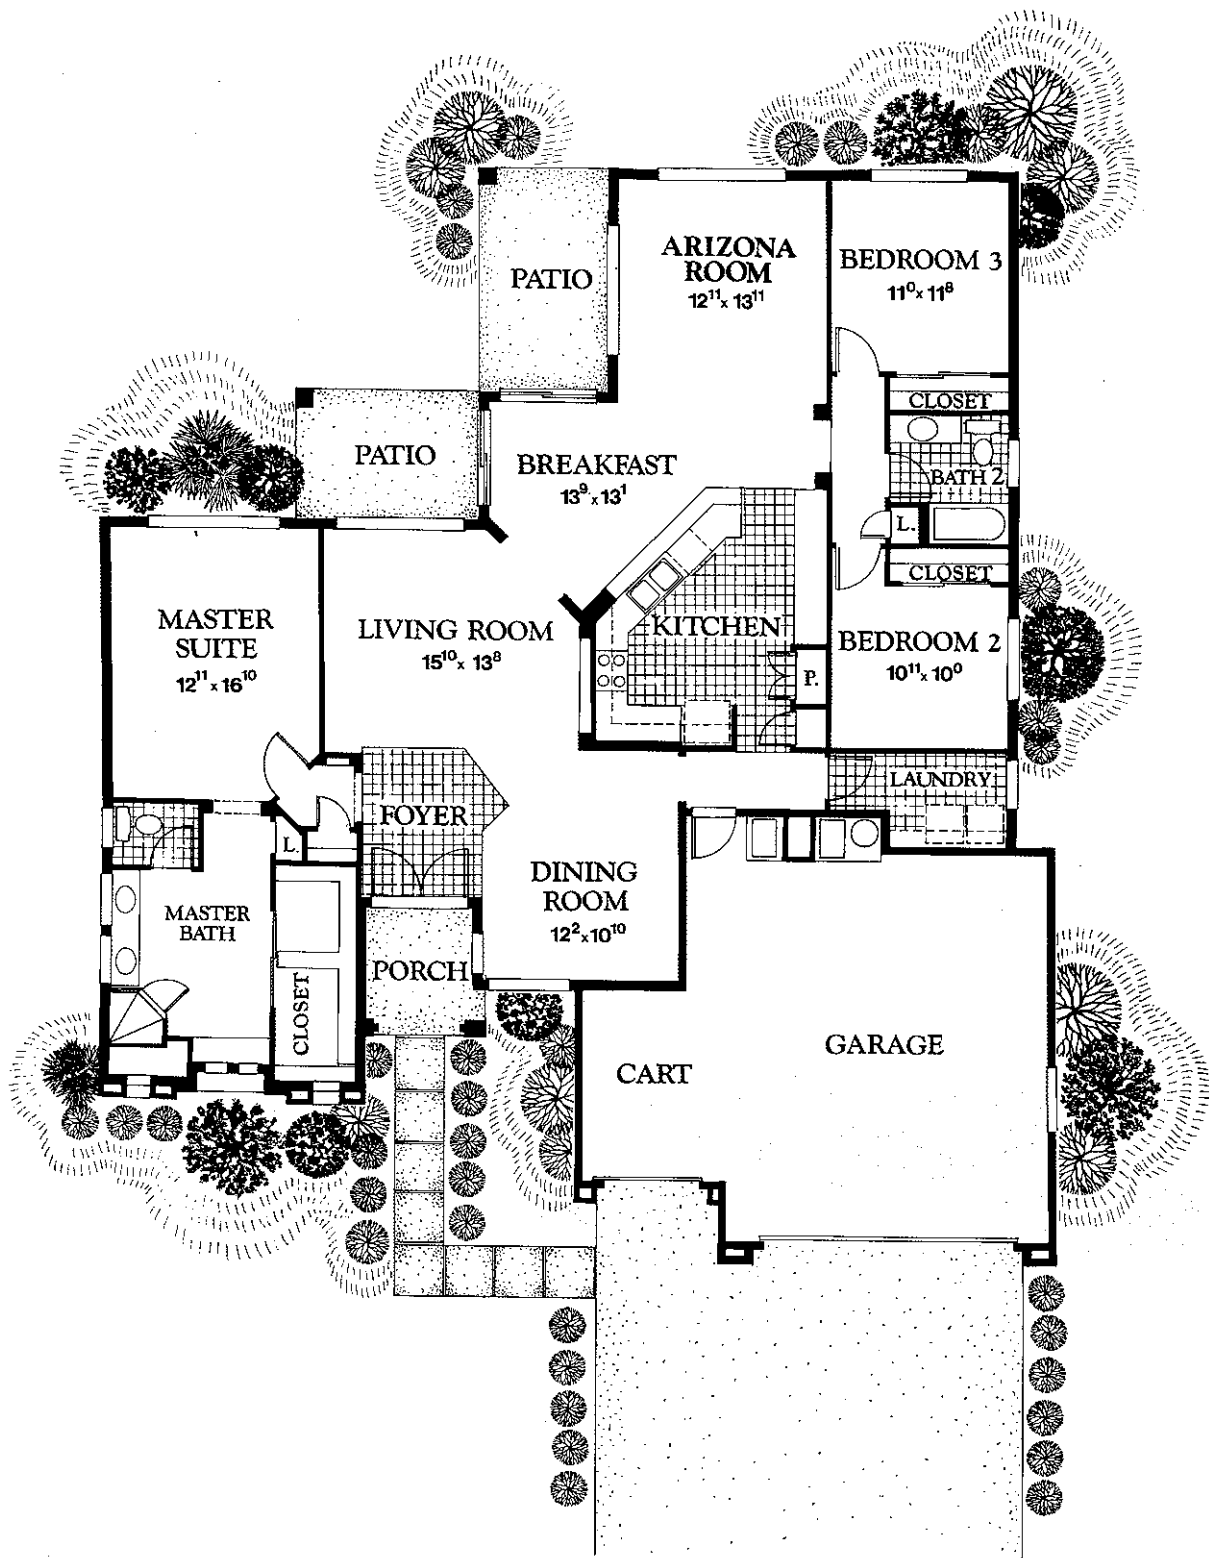

THE AVONDALE E2608

Master bedroom with sitting area, guest suite and den, powder room, spacious kitchen, covered patio.

2,662 sq. ft.

Call Del Webb's Sun City West at 1-800-341-6121 or 602-546-5149.

THE CAMERON P2601

Great Room, large master bedroom suite, breakfast nook, guest bedroom and bath.

1,761 sq. ft.

Call Del Webb's Sun City West at 1-800-341-6121 or 602-546-5149.

THE CLIFTON P2615

Two bedrooms and den, two baths, indoor utility room, Arizona room, breakfast nook, golf cart garage.

1,830 sq. ft.

Call Del Webb's Sun City West at 1-800-341-6121 or 602-546-5149.

THE COTTONWOOD P2607

Two bedrooms, 2½ baths, skylights, formal dining and living room.

2,164 sq. ft.

Call Del Webb's Sun City West at 1-800-341-6121 or 602-546-5149.

THE LAKESIDE P2616

Three bedrooms, two baths, Arizona room, formal dining room, breakfast room, golf cart garage.

2,148 sq. ft.

Call Del Webb's Sun City West at 1-800-341-6121 or 602-546-5149.