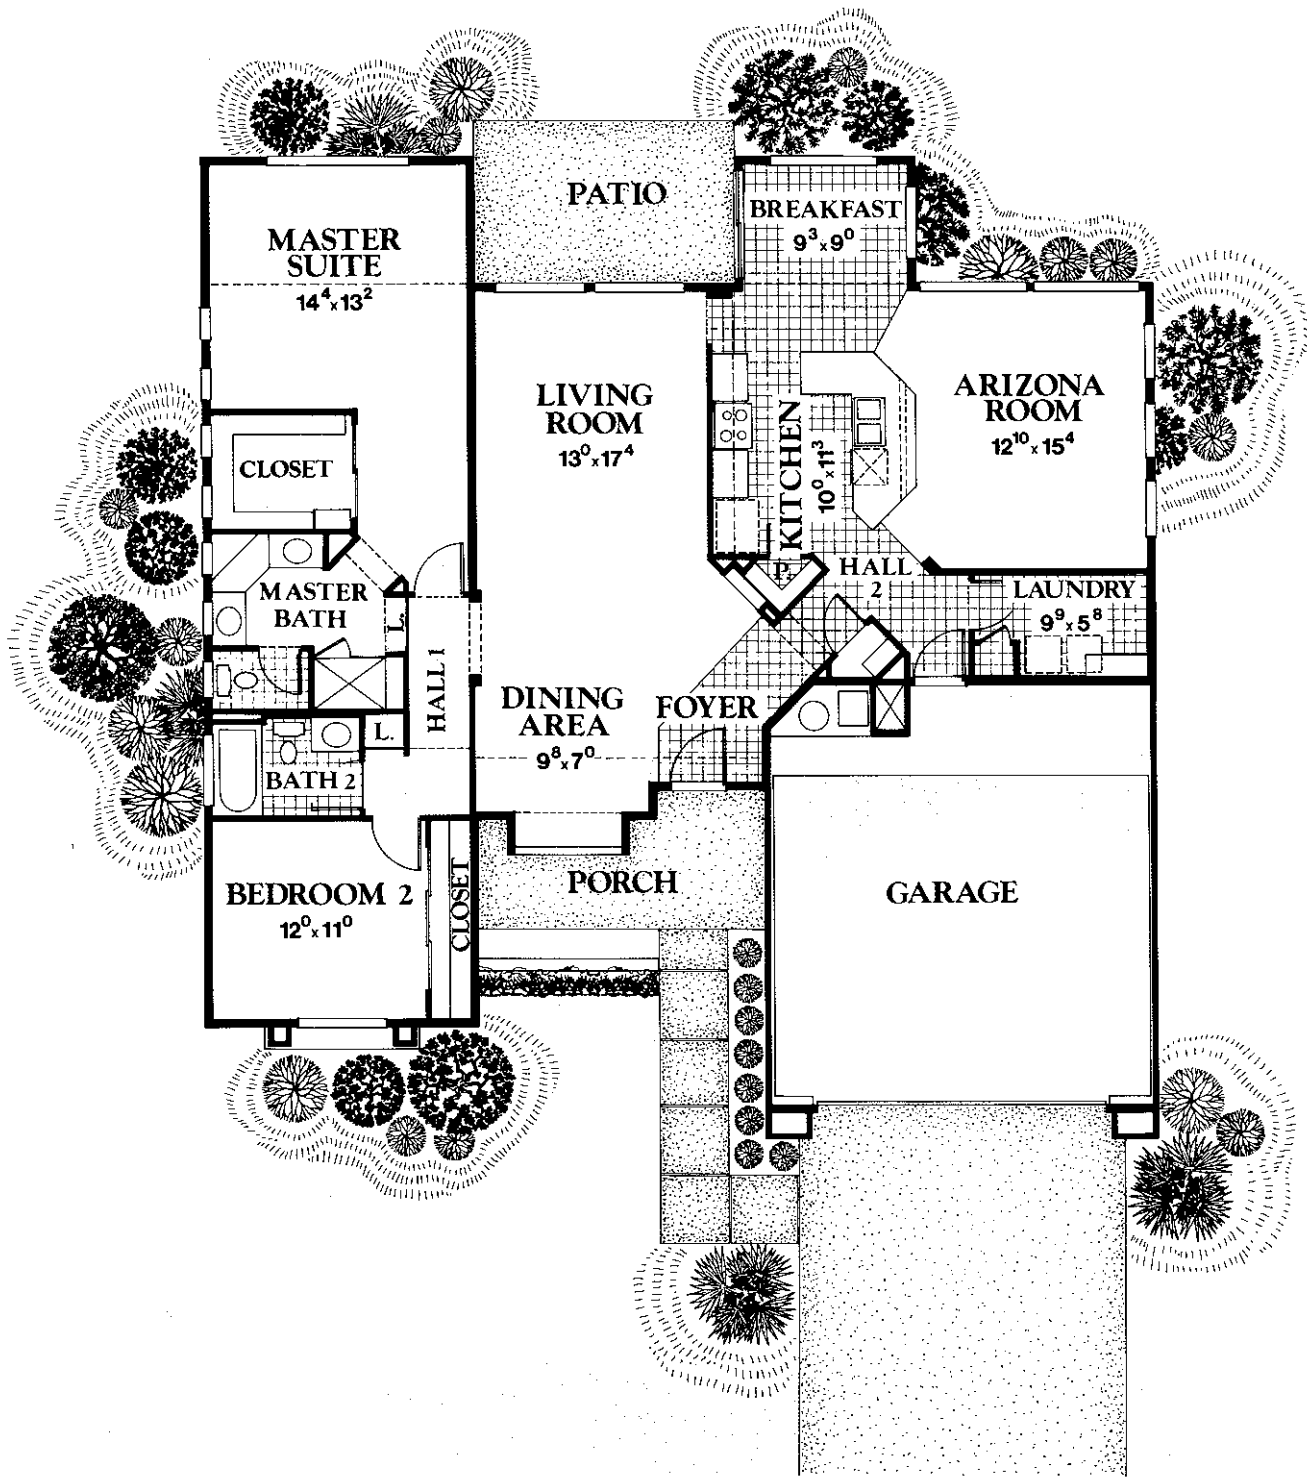

THE PINETOP P 2606

Double master bedroom closets, two bedrooms and den, two baths and powder room, Arizona Room and breakfast nook.

1,999 sq. ft.

Call Del Webb's Sun City West at 1-800-341-6121 or 602-546-5149.

THE AVONDALE E2608

Master bedroom with sitting area, guest suite and den, powder room, spacious kitchen, covered patio.

2,662 sq. ft.

Call Del Webb's Sun City West at 1-800-341-6121 or 602-546-5149.

THE CAMERON P2601

Two bedrooms, two baths, luxury double door entry, indoor utility room, breakfast nook.

1,295 sq. ft.

Call Del Webb's Sun City West at 1-800-341-6121 or 602-546-5149.

THE CAREFREE S2673

Arizona Room, entry porch, breakfast nook, large utility room, two-car garage, two bedrooms, two baths.

1,788 sq. ft.

Call Del Webb's Sun City West at 1-800-341-6121 or 602-546-5149.

THE CHANDLER P2604

Great Room, large master bedroom suite, breakfast nook, guest bedroom and bath.

1,761 sq. ft.

Call Del Webb's Sun City West at 1-800-341-6121 or 602-546-5149.