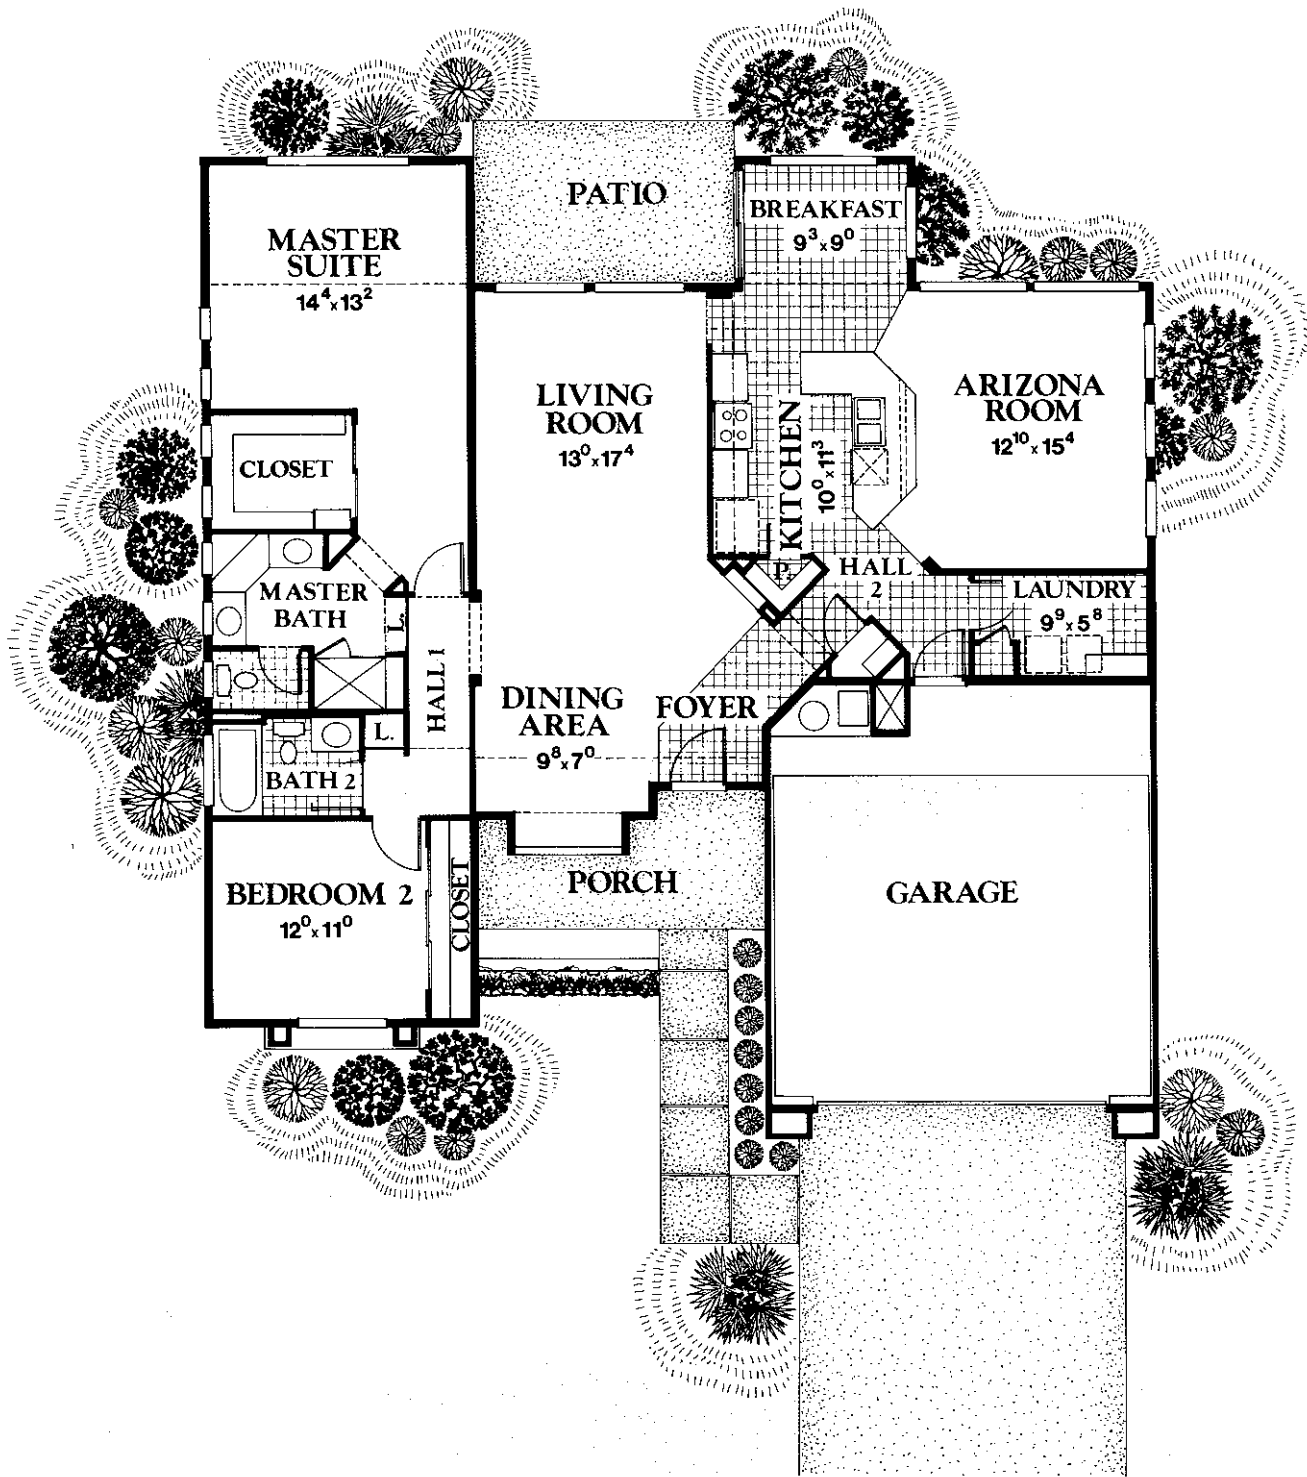

1,999 sq. ft.

Call Del Webb's Sun City West at 1-800-341-6121 or 602-546-5149.

THE AVONDALE E2608

Master bedroom with sitting area, guest suite and den, powder room, spacious kitchen, covered patio.

2,662 sq. ft.

Call Del Webb's Sun City West at 1-800-341-6121 or 602-546-5149.

THE CAMERON P2601

Two bedrooms, two baths, luxury double door entry, indoor utility room, breakfast nook.

1,295 sq. ft.

Call Del Webb's Sun City West at 1-800-341-6121 or 602-546-5149.

THE CAREFREE S2673

Arizona Room, entry porch, breakfast nook, large utility room, two-car garage, two bedrooms, two baths.

1,788 sq. ft.

Call Del Webb's Sun City West at 1-800-341-6121 or 602-546-5149.

THE CHANDLER P2604

Great Room, large master bedroom suite, breakfast nook, guest bedroom and bath.

1,761 sq. ft.

Call Del Webb's Sun City West at 1-800-341-6121 or 602-546-5149.

THE CLIFTON P2615

Two bedrooms and den, two baths, indoor utility room, Arizona room, breakfast nook, golf cart garage.