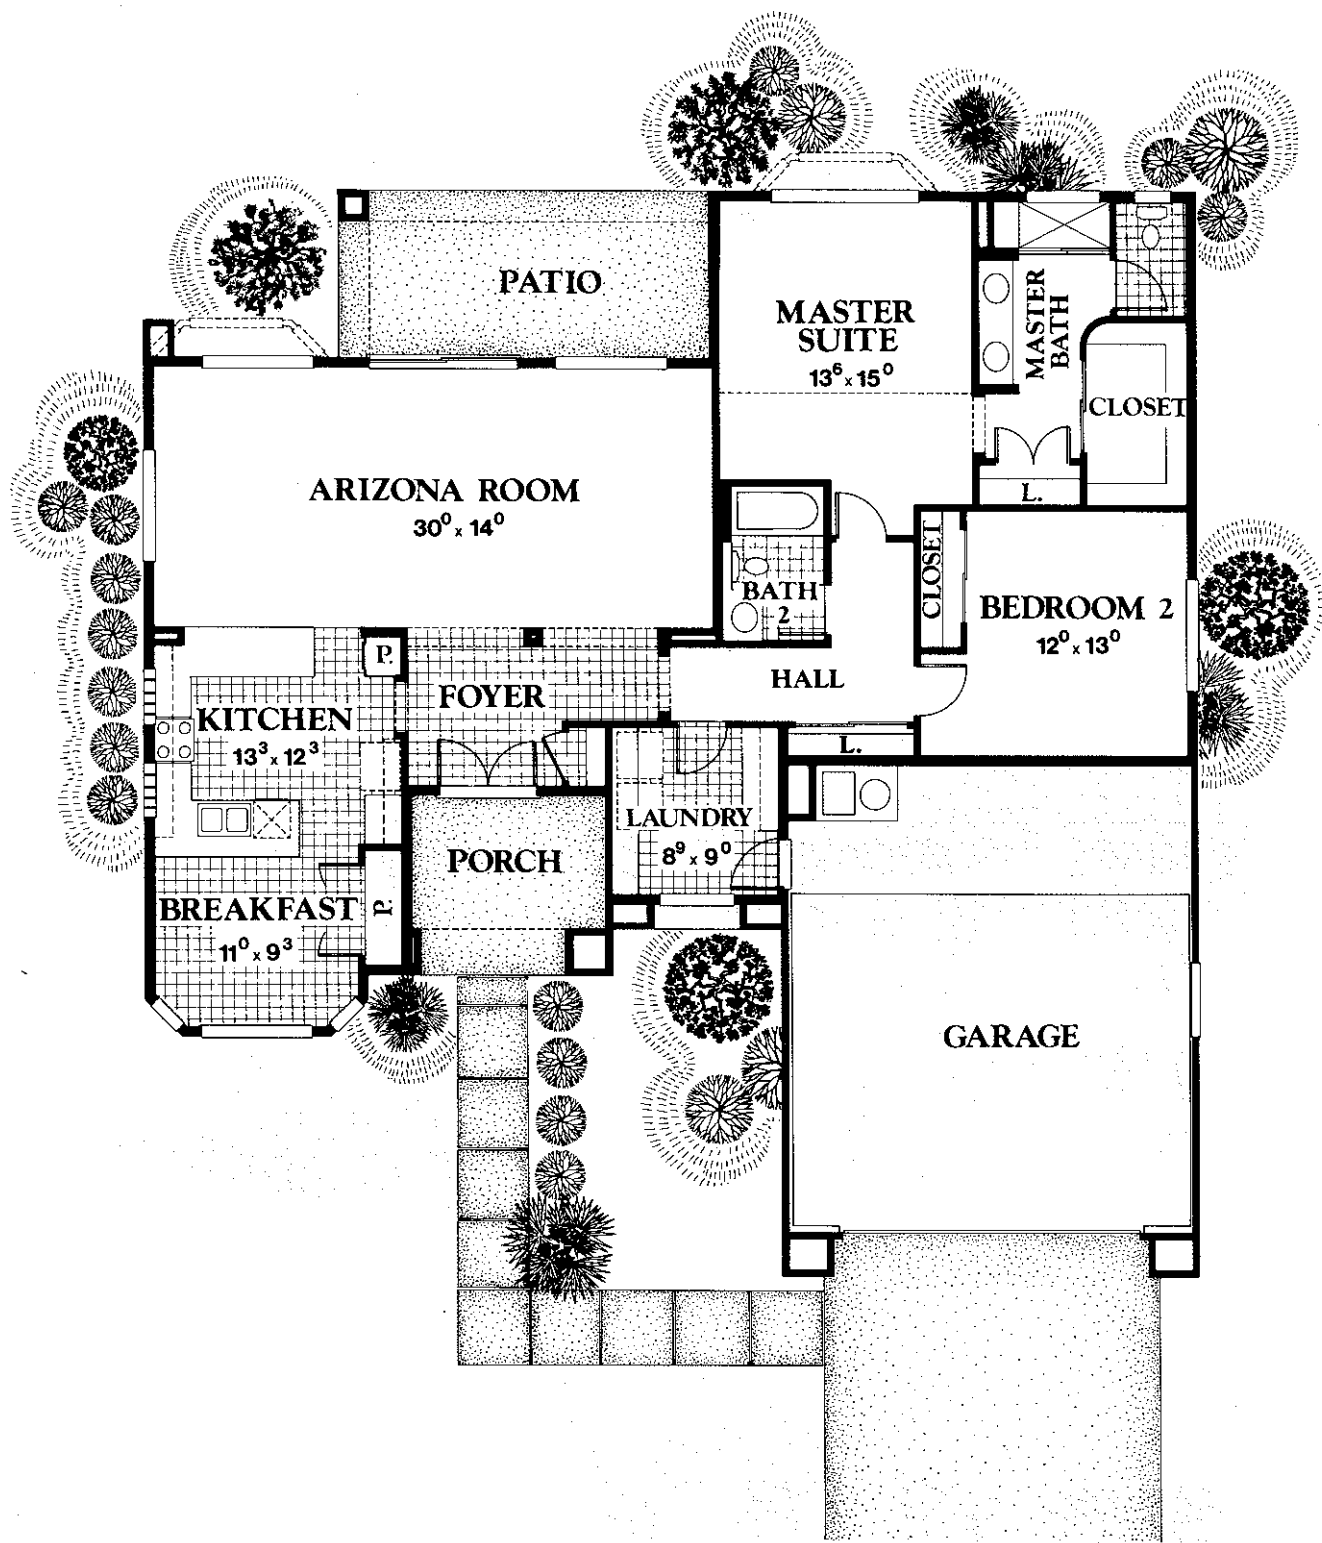

1,999 sq. ft.

Call Del Webb's Sun City West at 1-800-341-6121 or 602-546-5149.

THE AVONDALE E2608

Master bedroom with sitting area, guest suite and den, powder room, spacious kitchen, covered patio.

2,662 sq. ft.

Call Del Webb's Sun City West at 1-800-341-6121 or 602-546-5149.

THE CAMERON P2601

Two bedrooms, two baths, luxury double door entry, indoor utility room, breakfast nook.

1,295 sq. ft.

Call Del Webb's Sun City West at 1-800-341-6121 or 602-546-5149.

THE CAREFREE S2673

Arizona Room, entry porch, breakfast nook, large utility room, two-car garage, two bedrooms, two baths.

1,788 sq. ft.

Call Del Webb's Sun City West at 1-800-341-6121 or 602-546-5149.

THE CHANDLER P2604

Great Room, large master bedroom suite, breakfast nook, guest bedroom and bath.

1,761 sq. ft.

Call Del Webb's Sun City West at 1-800-341-6121 or 602-546-5149.

THE CLIFTON P2615

Two bedrooms and den, two baths, indoor utility room, Arizona room, breakfast nook, golf cart garage.