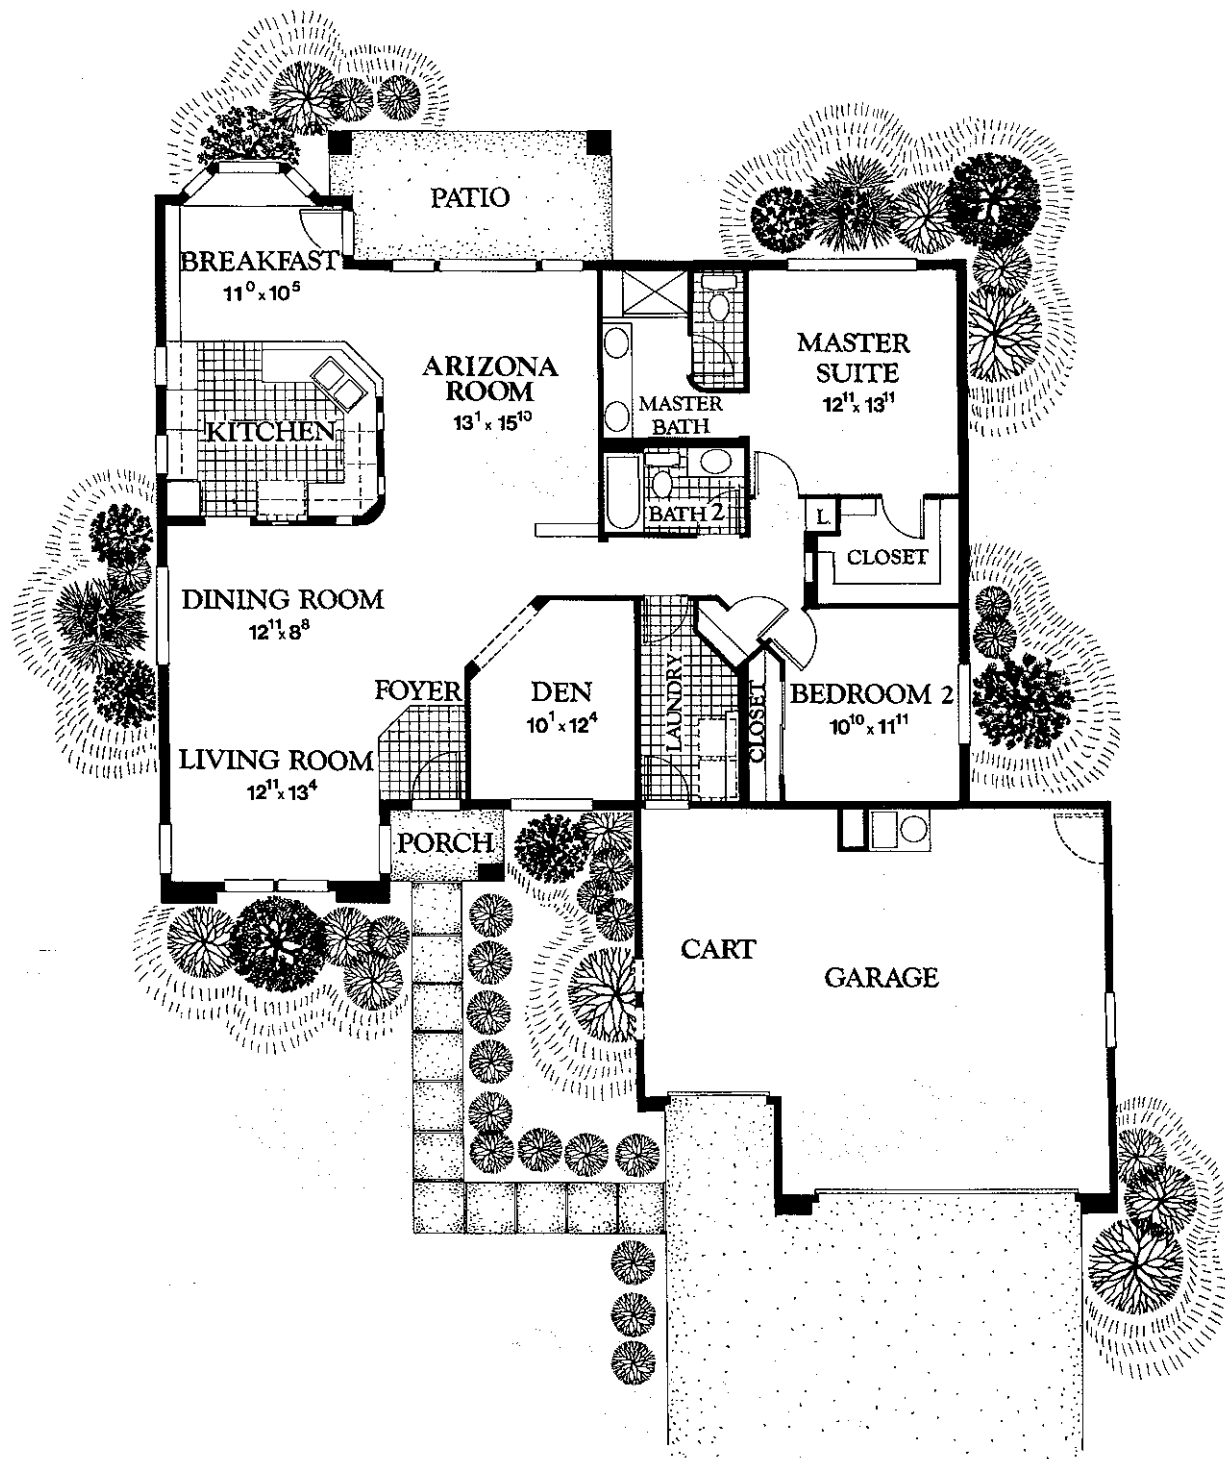

Two bedrooms, two baths, luxury double door entry, indoor utility room, breakfast nook.

1,295 sq. ft.

Call Del Webb's Sun City West at 1-800-341-6121 or 602-546-5149.

THE CAREFREE S2673

Arizona Room, entry porch, breakfast nook, large utility room, two-car garage, two bedrooms, two baths.

1,788 sq. ft.

Call Del Webb's Sun City West at 1-800-341-6121 or 602-546-5149.

THE CHANDLER P2604

Great Room, large master bedroom suite, breakfast nook, guest bedroom and bath.

1,761 sq. ft.

Call Del Webb's Sun City West at 1-800-341-6121 or 602-546-5149.

THE CLIFTON P2615

Two bedrooms and den, two baths, indoor utility room, Arizona room, breakfast nook, golf cart garage.

1,830 sq. ft.

Call Del Webb's Sun City West at 1-800-341-6121 or 602-546-5149.

THE COTTONWOOD P2607

Two bedrooms, 2½ baths, skylights, formal dining and living room.

2,164 sq. ft.

Call Del Webb's Sun City West at 1-800-341-6121 or 602-546-5149.

THE LAKESIDE P2616

Three bedrooms, two baths, Arizona room, formal dining room, breakfast room, golf cart garage.