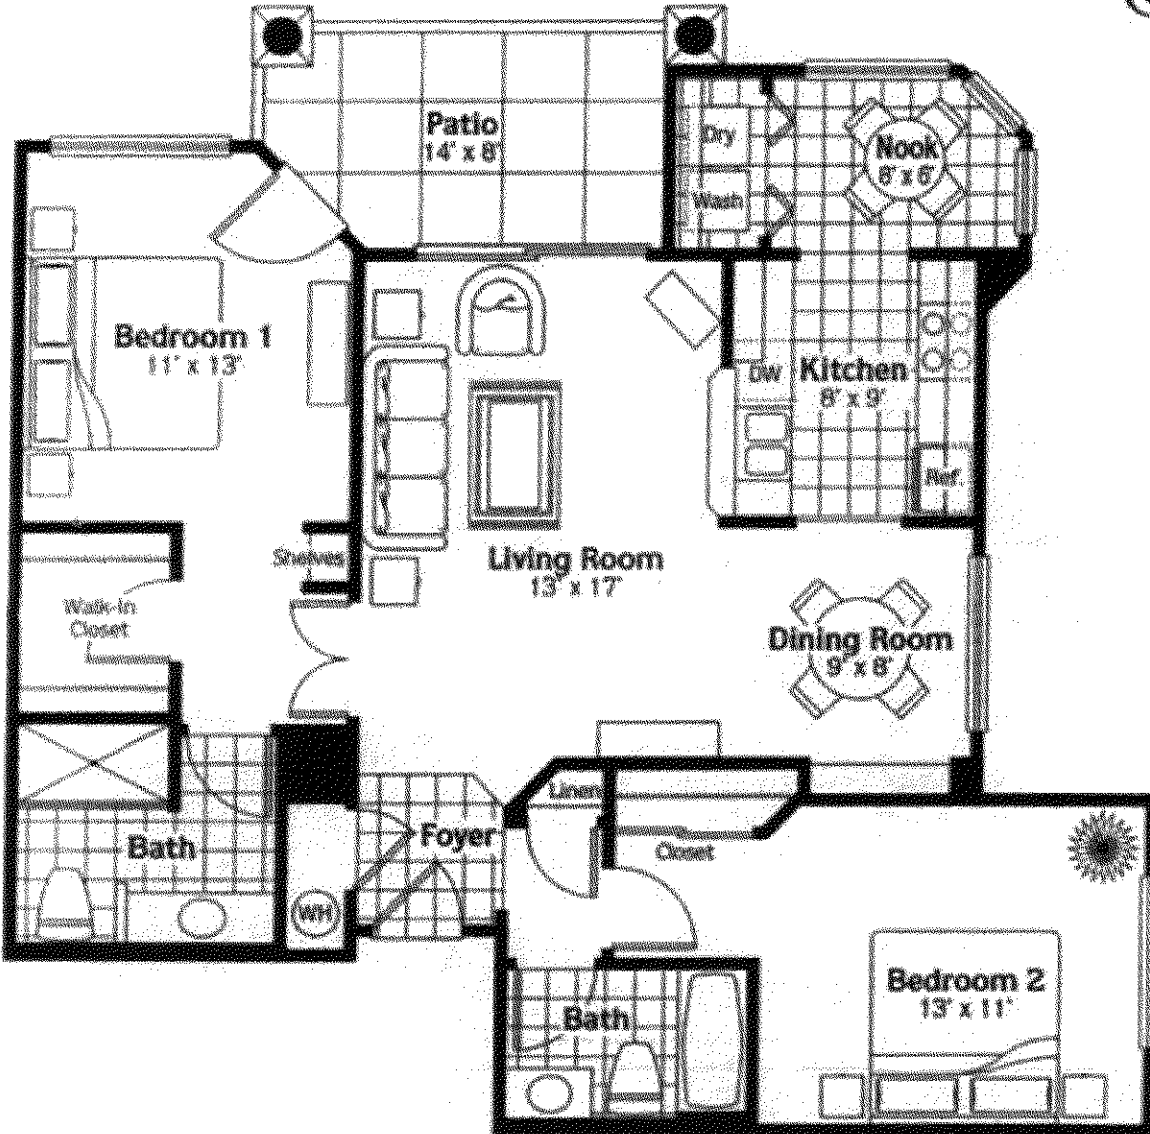

Sun City Grand La Solana Grande Floor Plan

GRANDE
1021 SQ. FT.