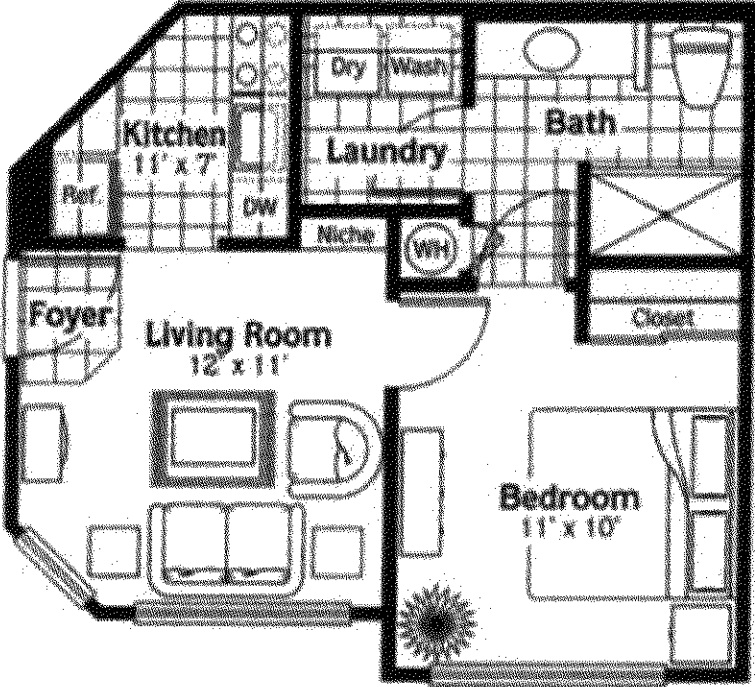

# Sun City Grand La Solana Libra Floor Plan

LIBRA  
427 SQ. FT.