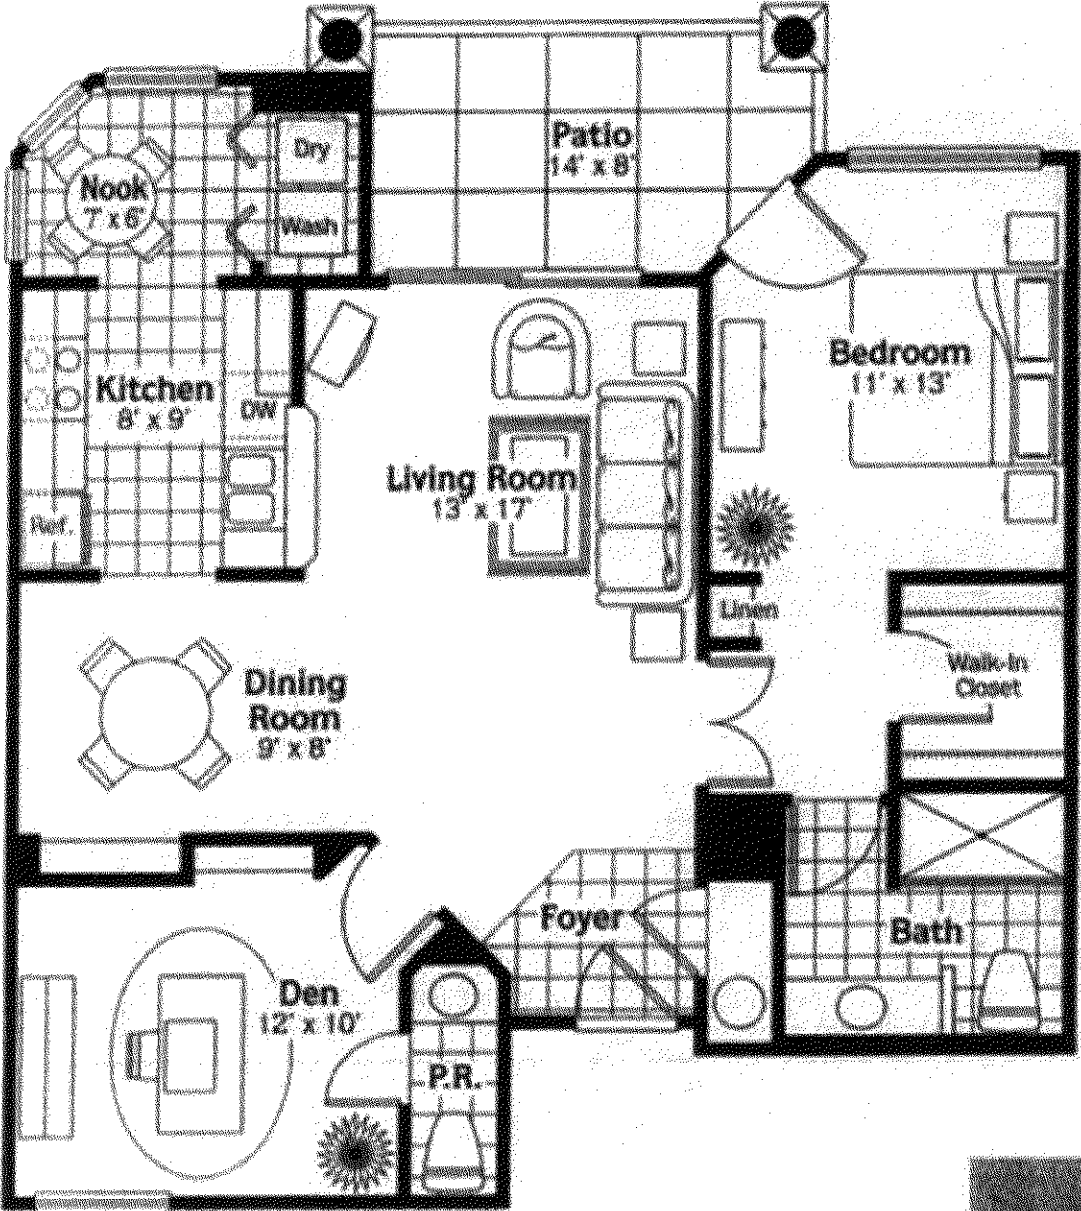

# Sun City Grand La Solana Mirada Floor Plan

MIRADA  
1,921 SQ. FT.