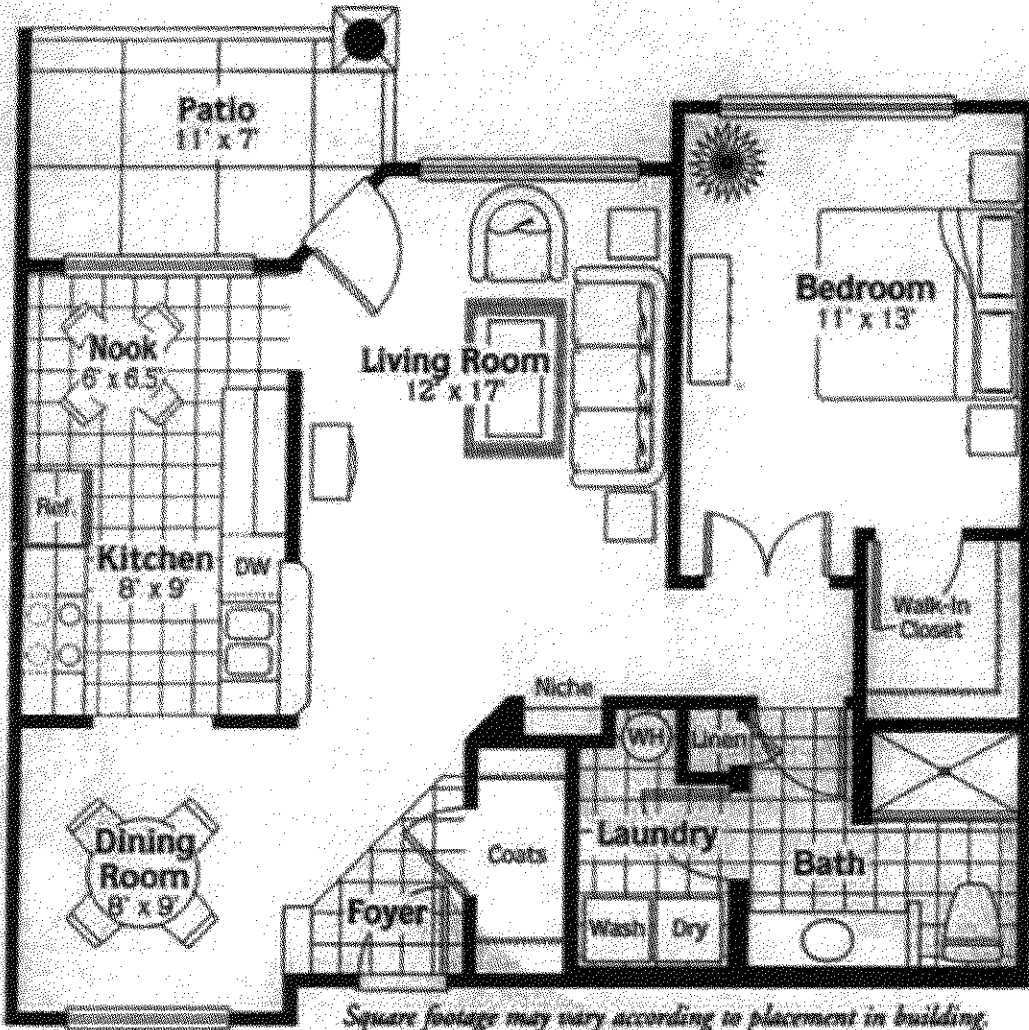

Sun City Grand La Solana Ventana Floor Plan

VENTANA
805 SQ. FT.