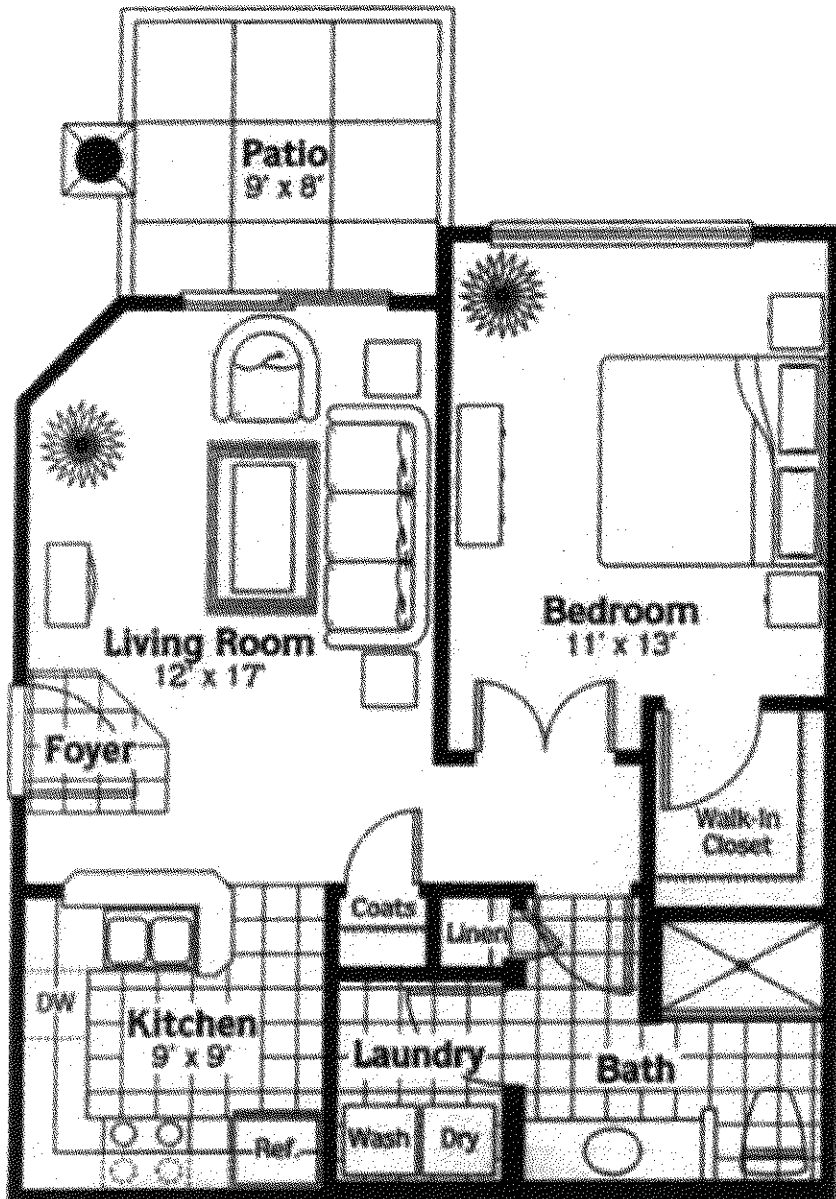

Sun City Grand La Solana Vista Floor Plan

VISTA
601 SQ. FT.